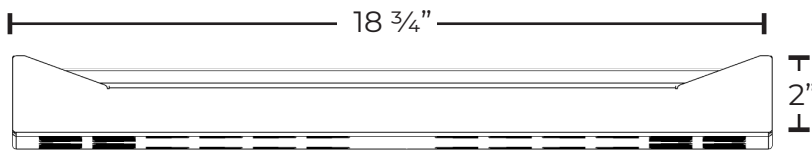

**LRP-DWRKIT-PL23\***  
**LRP-DWRKIT-PL49\***

**Aerial View**

**Front View**

Compatible Models

LRP-HC-PL-23  
 LRP-HC-SPL-23  
 LRP-HC-PL-49  
 LRP-HC-SPL-49  
 LRP-HC-PLF-23  
 LRP-HC-PLF-49

Drawers Per Door	5
Drawer Type	Sliding
Width x Depth x Height	18 3/4" x 23 3/4" x 2"
Max Load	65 lbs.