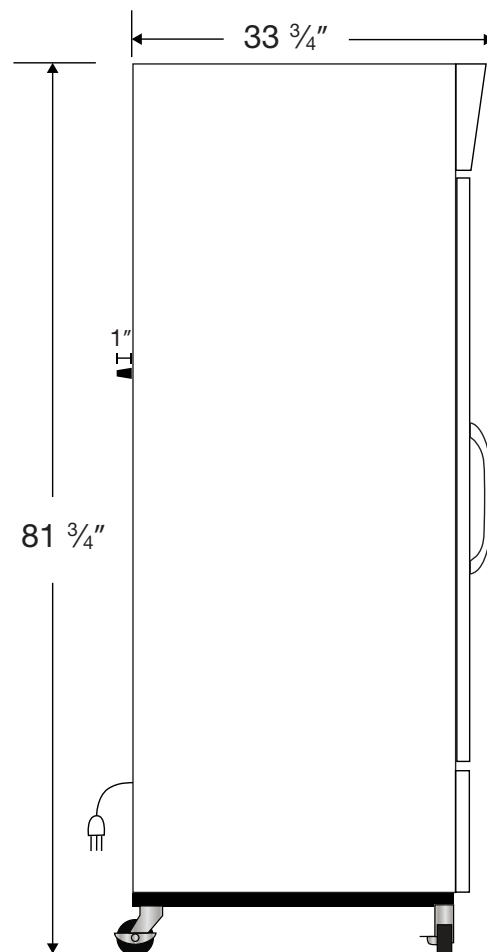

Front View

Side View

Top View

115VAC/60Hz/1PH
NEMA-5-15P

| Cu. Ft | Defrost | Door | Int Door | Shelves | W" | D" | H" | Refrigerant | H.P. | Amps | Weight |
|--------|---------|---------|----------|---------|--------|--------|--------|-------------|------|------|----------|
| 23 | Cycle | 1 Solid | 0 | 4 Adj | 26 7/8 | 34 3/4 | 81 3/4 | R290 | 1/5 | 3 | 210 lbs. |