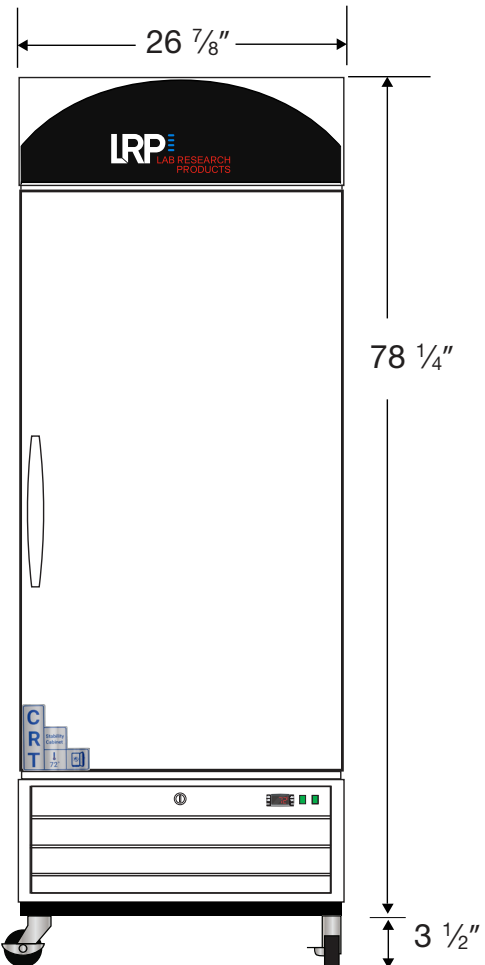

Front View

Side View

Top View

115VAC/60Hz/1PH
NEMA-5-15P

| Cu. Ft | Defrost | Door | Int Door | Shelves | W" | D" | H" | Refrigerant | H.P. | Amps | Weight |
|--------|---------|---------|----------|---------|--------|--------|--------|-------------|------|------|----------|
| 23 | Cycle | 1 Solid | 0 | 4 Adj | 26 7/8 | 34 3/4 | 81 3/4 | R290 | 1/5 | 3 | 210 lbs. |