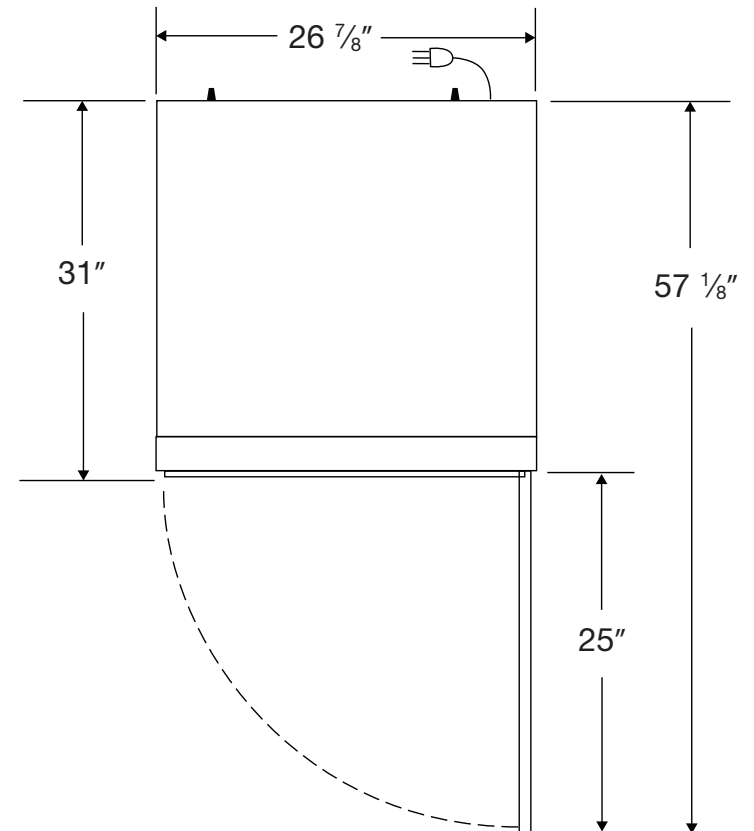

Front View

Side View

Top View

115VAC/60Hz/1PH
NEMA-5-15P

| Cu. Ft | Defrost | Door | Int Door | Shelves | W" | D" | H" | Refrigerant | H.P. | Amps | Weight |
|--------|---------|---------|----------|---------|--------|--------|--------|-------------|------|------|----------|
| 23 | Cycle | 1 Solid | 0 | 4 Adj | 26 7/8 | 34 3/4 | 81 3/4 | R290 | 1/5 | 3 | 210 lbs. |