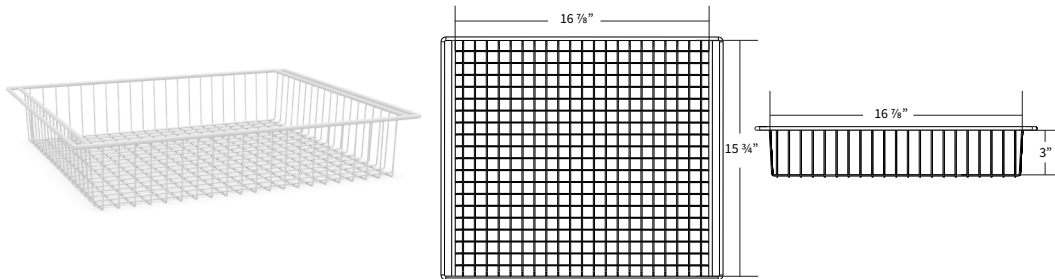

#### LRP-SLD-BSKT-FULL-5.2

Compatible Refrigerator Size	5.2 ft <sup>3</sup>
Max Quantity	3
Basket type	Sliding
Width x Depth x Height	16 7/8" x 13 5/8" x 3"
Max Load	30 lbs.

#### LRP-BSKT-BASE-FIXED-5.2

Compatible Refrigerator Size	5.2 ft <sup>3</sup>
Max Quantity	1
Basket type	Fixed
Width x Depth x Height	18 3/8" x 8 1/2" x 6 1/4"
Max Load	44 lbs.

#### LRP-SLD-BSKT-FULL-10.5

Compatible Refrigerator Size	10.5 ft <sup>3</sup>
Max Quantity	6
Basket type	Sliding
Width x Depth x Height	16 7/8" x 15 3/4" x 3"
Max Load	35 lbs.

#### LRP-BSKT-BASE-FIXED-10.5

Compatible Refrigerator Size	10.5 ft <sup>3</sup>
Max Quantity	1
Basket type	Fixed
Width x Depth x Height	18 3/8" x 10 3/4" x 6 1/4"
Max Load	55 lbs.