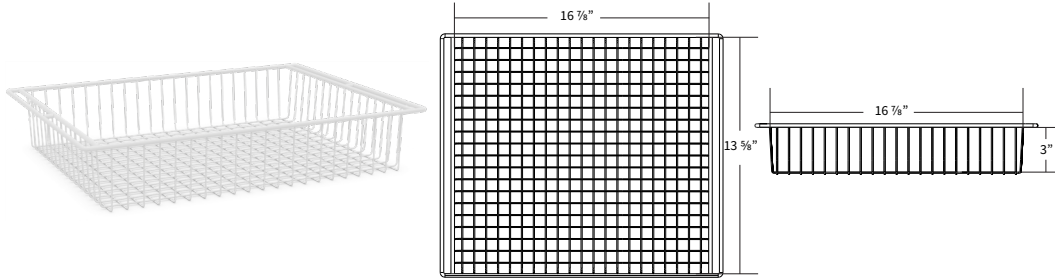

#### LRP-SLD-BSKT-FULL-5.2

Compatible Refrigerator Size	5.2 ft <sup>3</sup>
Max Quantity	3
Basket type	Sliding
Width x Depth x Height	16 7/8" x 13 5/8" x 3"
Max Load	30 lbs.

#### LRP-BSKT-BASE-FIXED-5.2

Compatible Refrigerator Size	5.2 ft <sup>3</sup>
Max Quantity	1
Basket type	Fixed
Width x Depth x Height	18 3/8" x 8 1/2" x 6 1/4"
Max Load	44 lbs.

#### LRP-SLD-BSKT-FULL-10.5

Compatible Refrigerator Size	10.5 ft <sup>3</sup>
Max Quantity	6
Basket type	Sliding
Width x Depth x Height	16 7/8" x 15 3/4" x 3"
Max Load	35 lbs.

#### LRP-BSKT-BASE-FIXED-10.5

Compatible Refrigerator Size	10.5 ft <sup>3</sup>
Max Quantity	1
Basket type	Fixed
Width x Depth x Height	18 3/8" x 10 3/4" x 6 1/4"
Max Load	55 lbs.