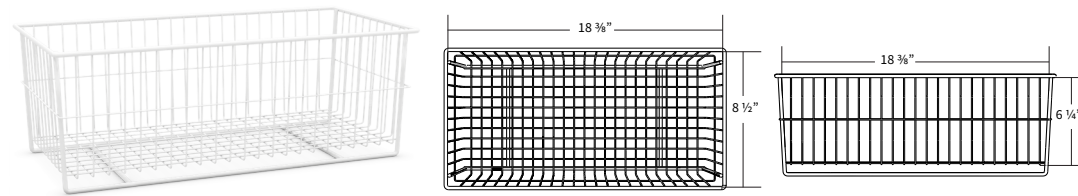

#### LRP-SLD-BSKT-FULL-5.2

Compatible Refrigerator Size	5.2 ft <sup>3</sup>
Max Quantity	3
Basket type	Sliding
Width x Depth x Height	16 7/8" x 13 5/8" x 3"
Max Load	30 lbs.

#### LRP-BSKT-BASE-FIXED-5.2

Compatible Refrigerator Size	5.2 ft <sup>3</sup>
Max Quantity	1
Basket type	Fixed
Width x Depth x Height	18 3/8" x 8 1/2" x 6 1/4"
Max Load	44 lbs.

#### LRP-SLD-BSKT-FULL-10.5

Compatible Refrigerator Size	10.5 ft <sup>3</sup>
Max Quantity	6
Basket type	Sliding
Width x Depth x Height	16 7/8" x 15 3/4" x 3"
Max Load	35 lbs.

#### LRP-BSKT-BASE-FIXED-10.5

Compatible Refrigerator Size	10.5 ft <sup>3</sup>
Max Quantity	1
Basket type	Fixed
Width x Depth x Height	18 3/8" x 10 3/4" x 6 1/4"
Max Load	55 lbs.