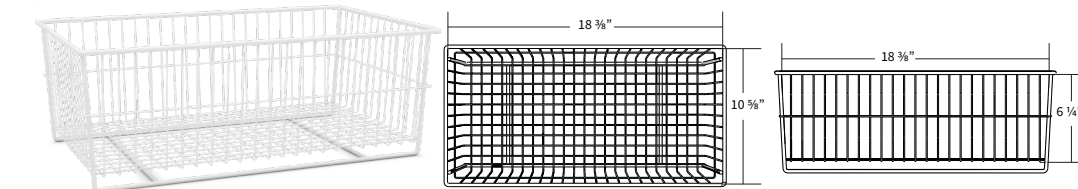

#### LRP-SLD-BSKT-FULL-5.2

Compatible Refrigerator Size	5.2 ft <sup>3</sup>
Max Quantity	3
Basket type	Sliding
Width x Depth x Height	16 7/8" x 13 5/8" x 3"
Max Load	30 lbs.

#### LRP-BSKT-BASE-FIXED-5.2

Compatible Refrigerator Size	5.2 ft <sup>3</sup>
Max Quantity	1
Basket type	Fixed
Width x Depth x Height	18 3/8" x 8 1/2" x 6 1/4"
Max Load	44 lbs.

#### LRP-SLD-BSKT-FULL-10.5

Compatible Refrigerator Size	10.5 ft <sup>3</sup>
Max Quantity	6
Basket type	Sliding
Width x Depth x Height	16 7/8" x 15 3/4" x 3"
Max Load	35 lbs.

#### LRP-BSKT-BASE-FIXED-10.5

Compatible Refrigerator Size	10.5 ft <sup>3</sup>
Max Quantity	1
Basket type	Fixed
Width x Depth x Height	18 3/8" x 10 3/4" x 6 1/4"
Max Load	55 lbs.