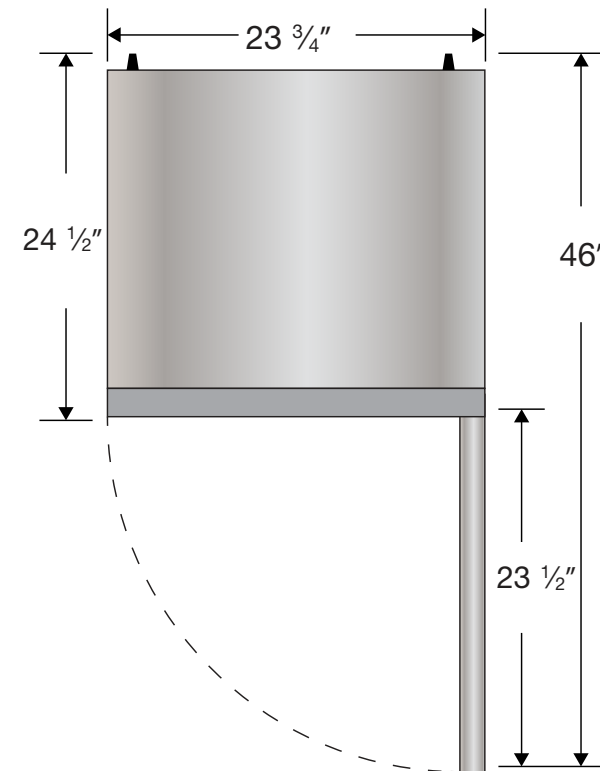

Front View

Side View

Top View

115VAC/60Hz/1PH
NEMA-5-15P

| Cu. Ft | Defrost | Door | Int Door | Shelves | W" | D" | H" | Refrigerant | H.P. | Amps | Weight |
|--------|---------|---------|----------|--------------|--------|--------|--------|-------------|------|------|----------|
| 4.5 | Cycle | 1 Solid | 0 | 2Adj/1 Fixed | 23 3/4 | 24 1/2 | 33 3/8 | R600a | 1/8 | 1.74 | 100 lbs. |