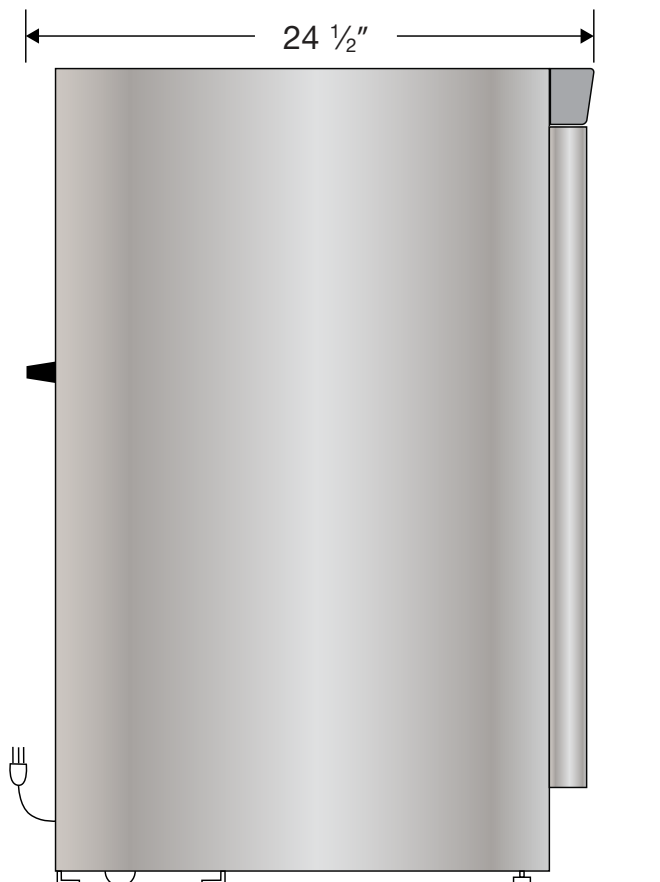

Front View

Side View

Top View

115VAC/60Hz/1PH
NEMA-5-15P

| Cu. Ft | Defrost | Door | Int Door | Shelves | W" | D" | H" | Refrigerant | H.P. | Amps | Weight |
|--------|---------|---------|----------|--------------|--------|--------|--------|-------------|------|------|----------|
| 4.5 | Cycle | 1 Solid | 0 | 2Adj/1 Fixed | 23 3/4 | 24 1/2 | 33 3/8 | R600a | 1/8 | 1.74 | 100 lbs. |