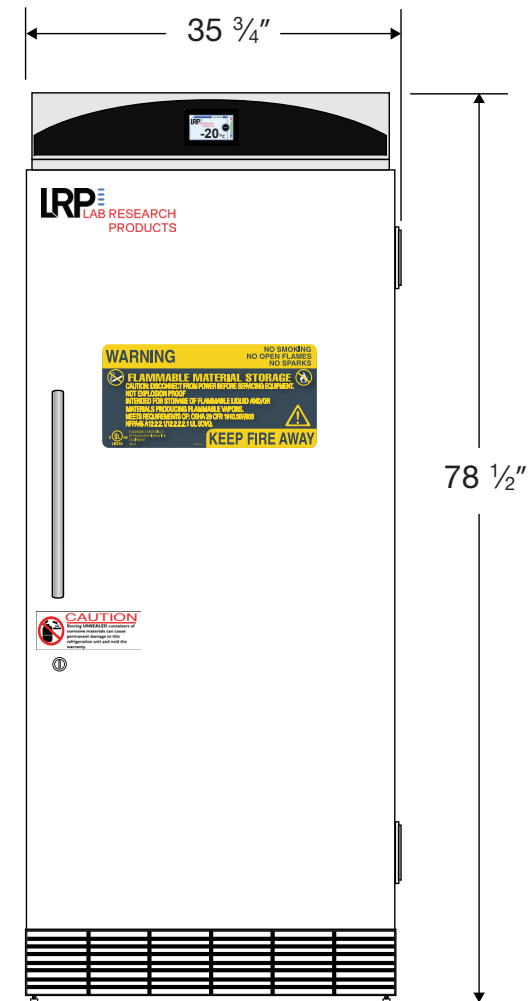

## Exterior LRP-FFP-30-TS

Front View

Side View

Top View

Cu. Ft	Defrost	Door	Int Door	Shelves	W"	D"	H"	Refrigerant	H.P.	Amps	Weight
30	Manual	1 Solid	0	4 Fixed	35 3/4	35	78 1/2	R404a	1/3	6	358 lbs.