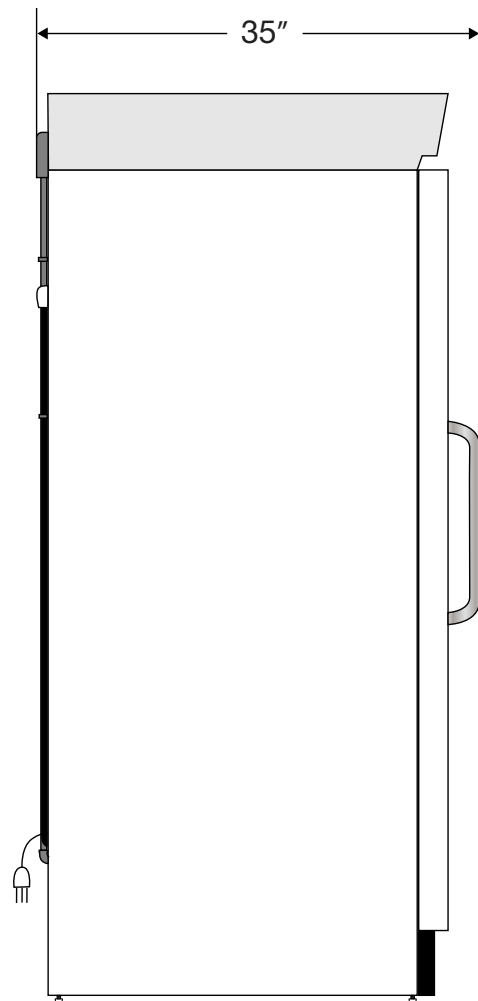

## Exterior LRP-FFP-30-TS

Front View

Side View

Top View

Cu. Ft	Defrost	Door	Int Door	Shelves	W"	D"	H"	Refrigerant	H.P.	Amps	Weight
30	Manual	1 Solid	0	4 Fixed	35 3/4	35	78 1/2	R404a	1/3	6	358 lbs.