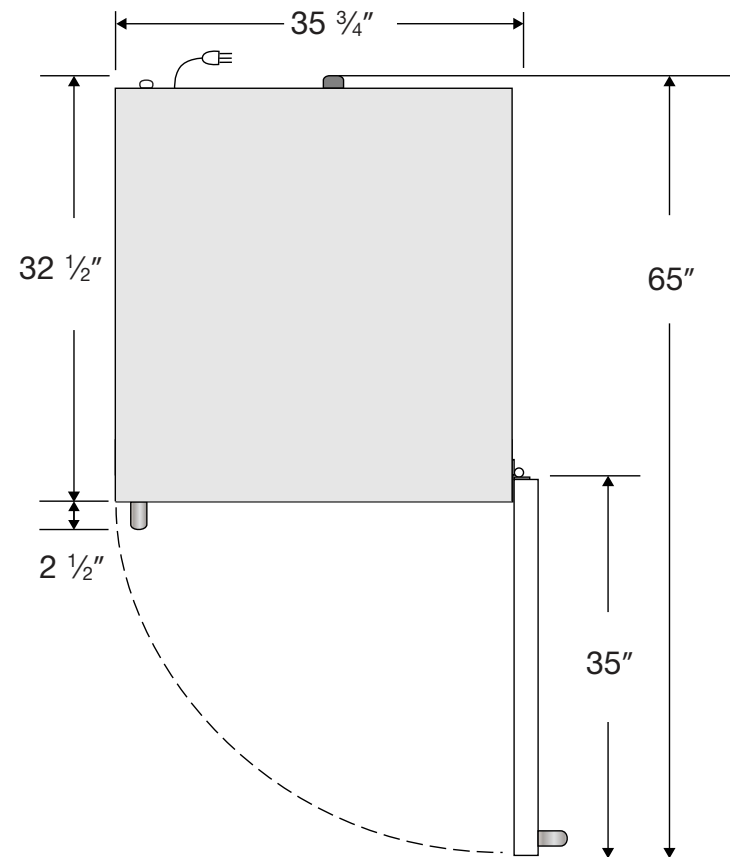

## Exterior LRP-FFP-30-TS

Front View

Side View

Top View

Cu. Ft	Defrost	Door	Int Door	Shelves	W"	D"	H"	Refrigerant	H.P.	Amps	Weight
30	Manual	1 Solid	0	4 Fixed	35 3/4	35	78 1/2	R404a	1/3	6	358 lbs.