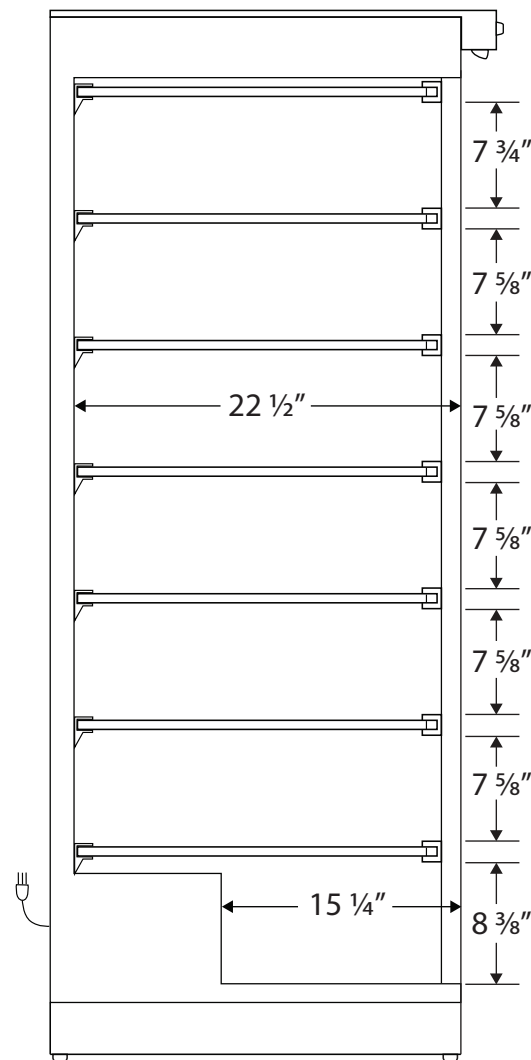

Front View

Side View

Cu. Ft	Defrost	Door	Int Door	Shelves	Interior Dim.			Refrigerant	H.P.	Amps	Weight
					W"	D"	H"				
17	Manual	1 Solid	0	6 Fixed	26 1/8	22 1/2	58 1/4	R290	1/2	6	190 lbs.

Note: Interior dimensions are estimates and subject to change without notice