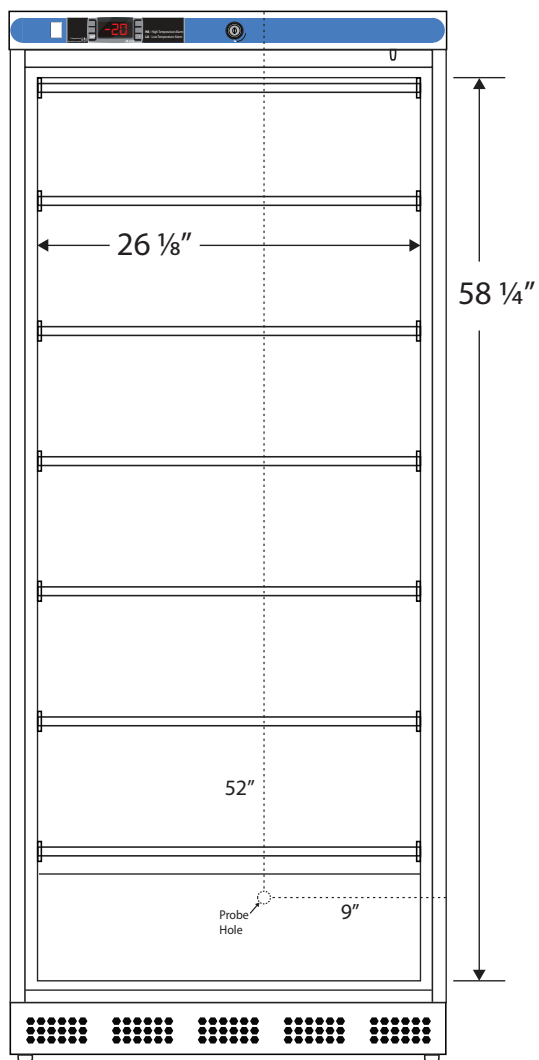

Front View

Side View

Cu. Ft	Defrost	Door	Int Door	Shelves	Interior Dim.			Refrigerant	H.P.	Amps	Weight
					W"	D"	H"				
17	Manual	1 Solid	0	6 Fixed	26 1/8	22 1/2	58 1/4	R290	1/2	6	190 lbs.

Note: Interior dimensions are estimates and subject to change without notice