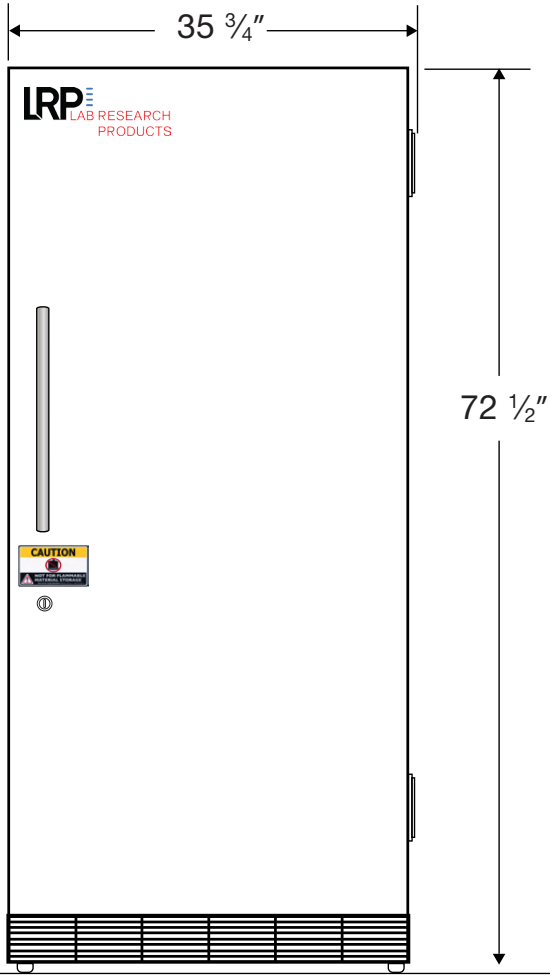

## Exterior LRP-MFB-30

Front View

Side View

Top View

Cu. Ft	Defrost	Door	Int Door	Shelves	W"	D"	H"	Refrigerant	H.P.	Amps	Weight
30	Manual	1 Solid	0	4 Fixed	35 3/4	34 1/4	72 1/2	R404a	1/3	6	305 lbs.