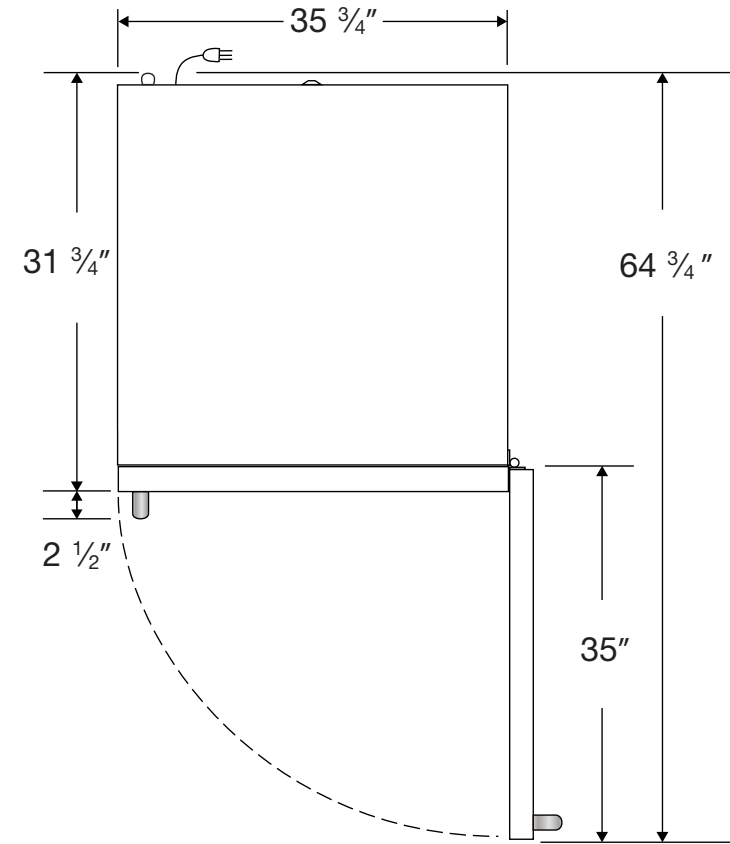

## Exterior LRP-MFB-30

Front View

Side View

Top View

Cu. Ft	Defrost	Door	Int Door	Shelves	W"	D"	H"	Refrigerant	H.P.	Amps	Weight
30	Manual	1 Solid	0	4 Fixed	35 3/4	34 1/4	72 1/2	R404a	1/3	6	305 lbs.