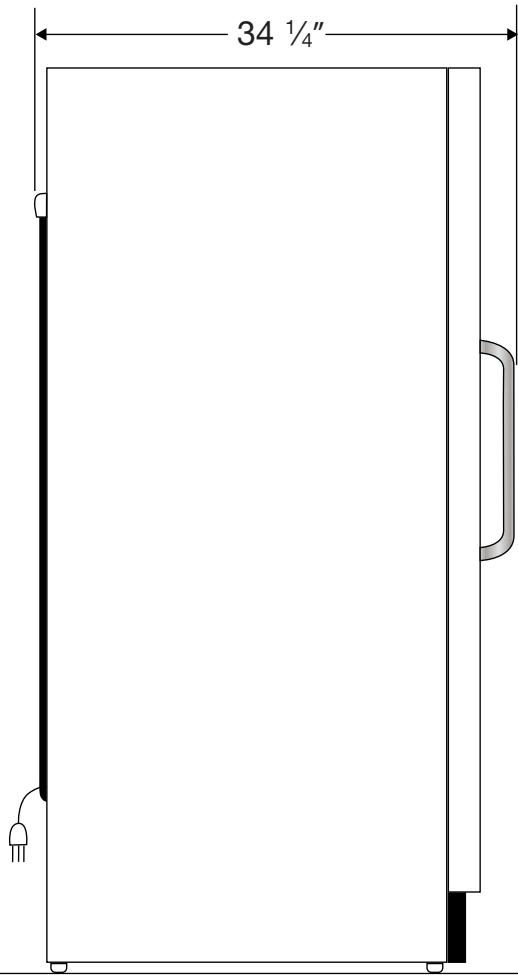

## Exterior LRP-MFB-30

Front View

Side View

Top View

Cu. Ft	Defrost	Door	Int Door	Shelves	W"	D"	H"	Refrigerant	H.P.	Amps	Weight
30	Manual	1 Solid	0	4 Fixed	35 3/4	34 1/4	72 1/2	R404a	1/3	6	305 lbs.