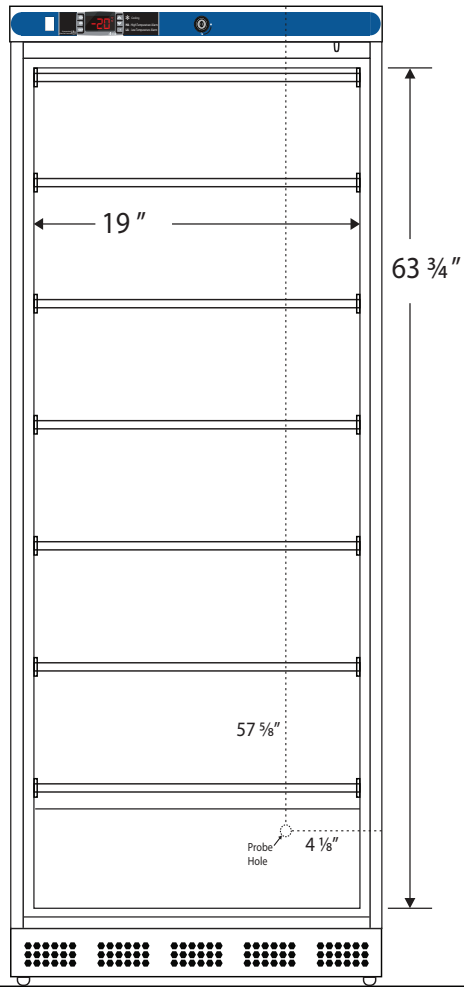

Front View

Side View

Cu. Ft	Defrost	Door	Int Door	Shelves	Interior Dim.			Refrigerant	H.P.	Amps	Weight
					W"	D"	H"				
14	Manual	1 Solid	0	6 Fixed	19	17 1/2	63 3/4	R290	1/2	1.96	145 lbs.

Note: Interior dimensions are estimates and subject to change without notice