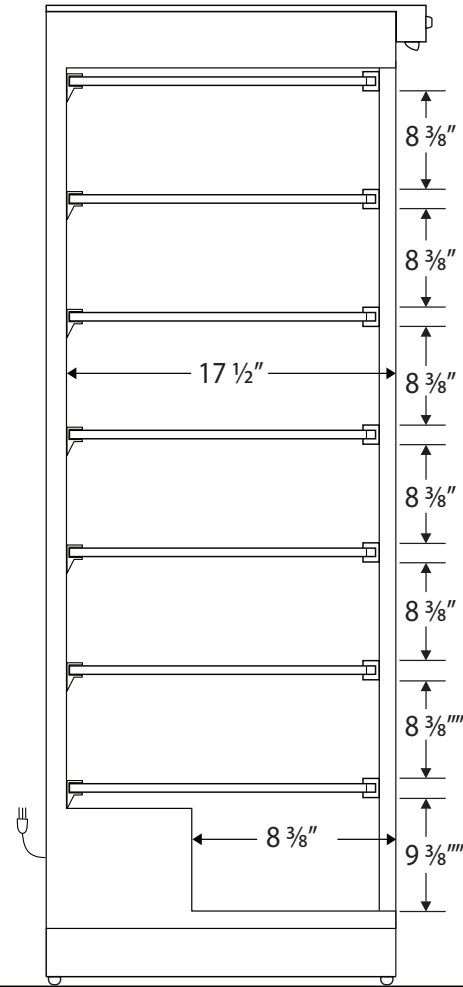

Front View

Side View

Cu. Ft	Defrost	Door	Int Door	Shelves	Interior Dim.			Refrigerant	H.P.	Amps	Weight
					W"	D"	H"				
14	Manual	1 Solid	0	6 Fixed	19	17 1/2	63 3/4	R290	1/2	1.96	145 lbs.

Note: Interior dimensions are estimates and subject to change without notice