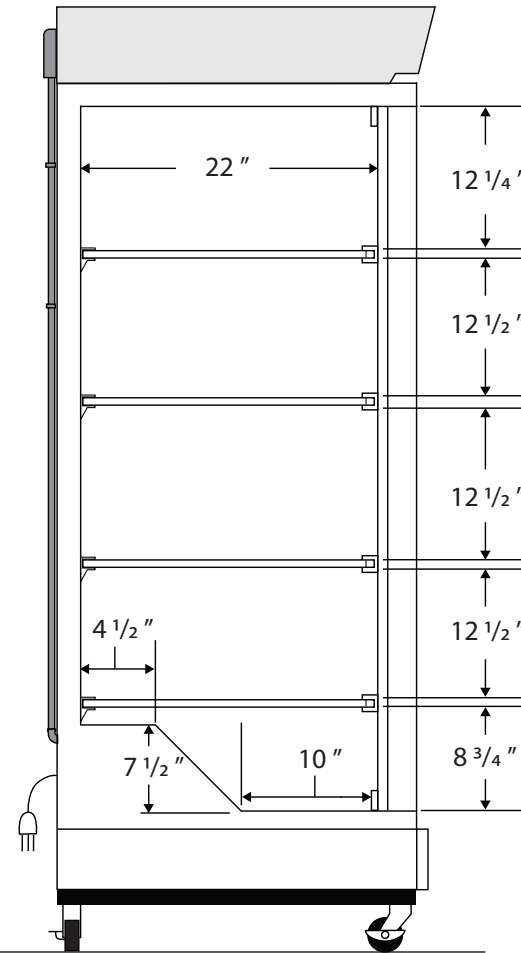

Front View

Side View

115VAC/60Hz/1PH
NEMA-5-15P

| Cu. Ft | Defrost | Door | Int Door | Shelves | Interior Dim. | | | Refrigerant | H.P. | Amps | Weight |
|--------|---------|---------|----------|---------|---------------|----|--------|-------------|------|------|----------|
| | | | | | W" | D" | H" | | | | |
| 30 | Manual | 1 Solid | 5 | 4 Fixed | 32 | 22 | 64 1/2 | R404a | 1/3 | 6 | 432 lbs. |

Note: Interior dimensions are estimates and subject to change without notice