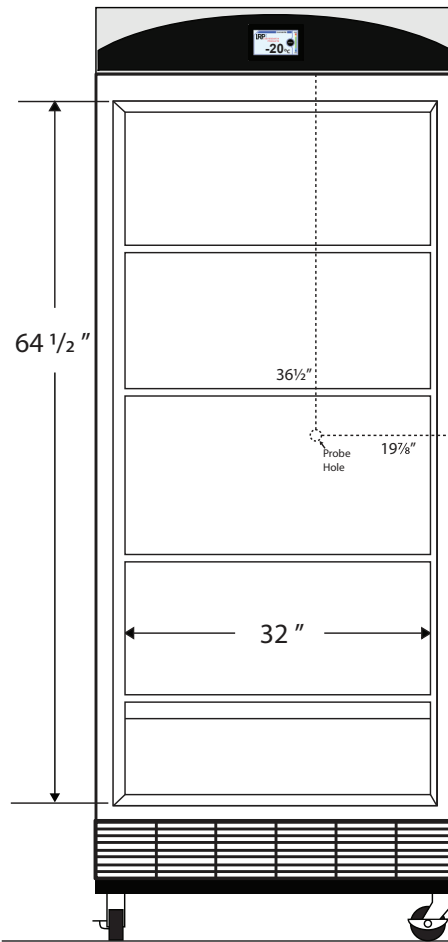

Front View

Side View

115VAC/60Hz/1PH
NEMA-5-15P

| Cu. Ft | Defrost | Door | Int Door | Shelves | Interior Dim. | | | Refrigerant | H.P. | Amps | Weight |
|--------|---------|---------|----------|---------|---------------|----|--------|-------------|------|------|----------|
| | | | | | W" | D" | H" | | | | |
| 30 | Manual | 1 Solid | 5 | 4 Fixed | 32 | 22 | 64 1/2 | R404a | 1/3 | 6 | 432 lbs. |

Note: Interior dimensions are estimates and subject to change without notice