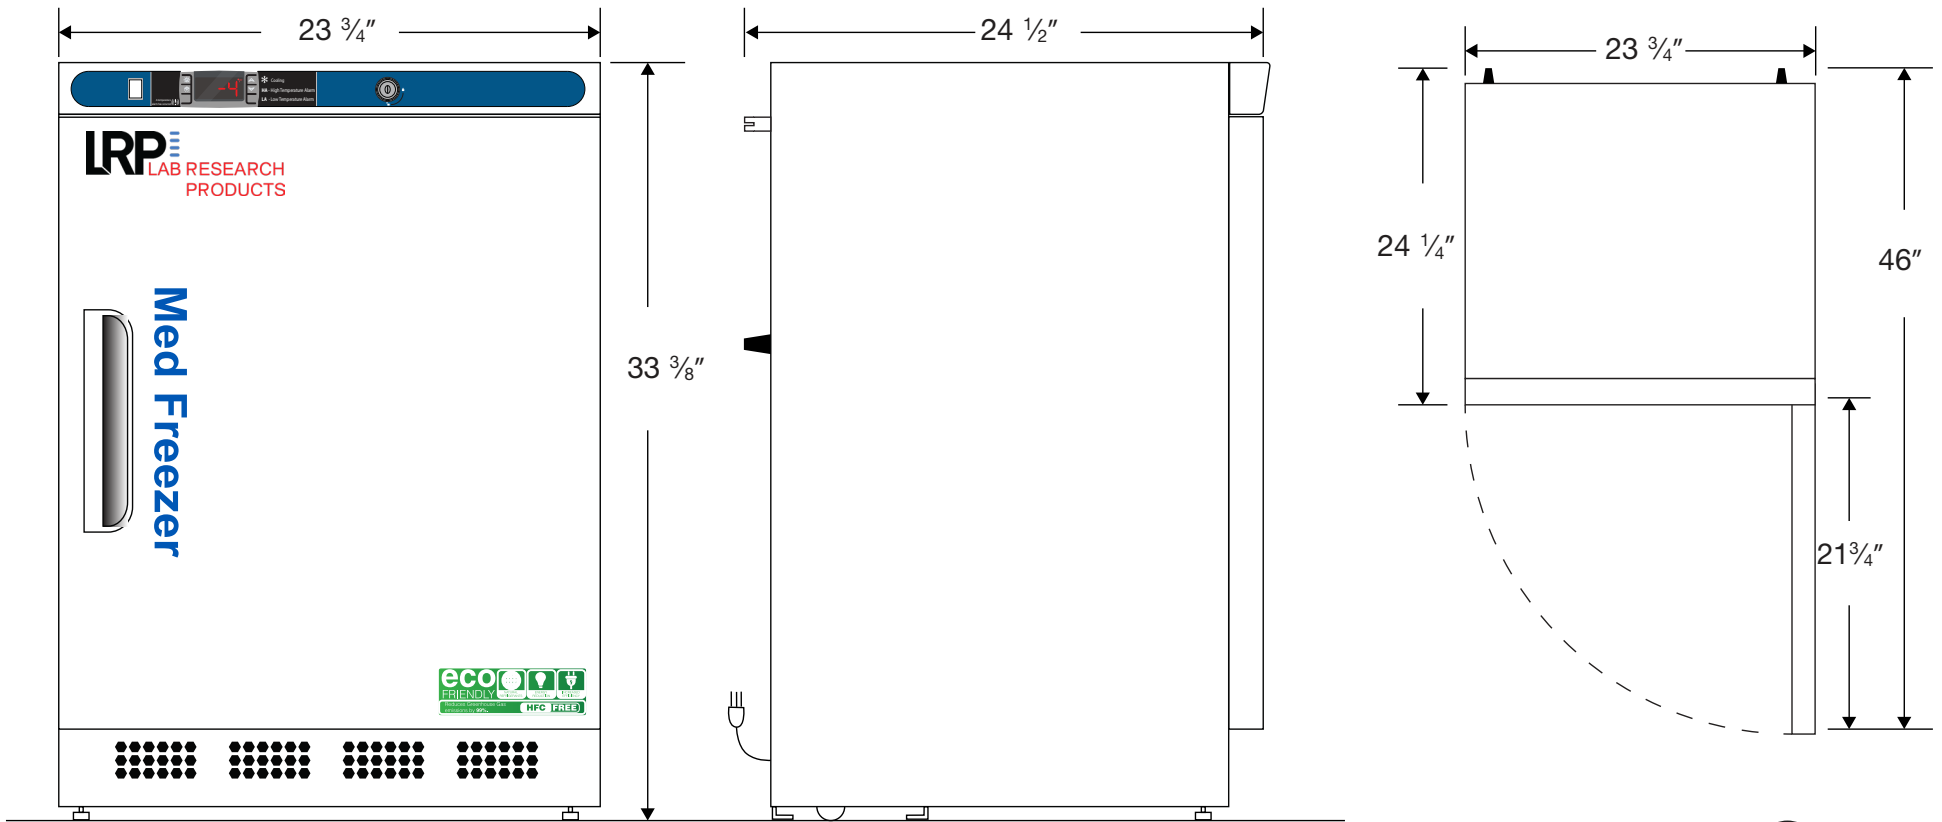

Front View

Side View

Top View

115VAC/60Hz/1PH
 NEMA-5-15P

Cu. Ft	Defrost	Door	Int Door	Shelves	W"	D"	H"	Refrigerant	H.P.	Amps	Weight
4.2	Manual	1 Solid	0	2 Fixed	23 3/4	24 1/2	33 3/8	R600a	1/8	1.5	100 lbs.