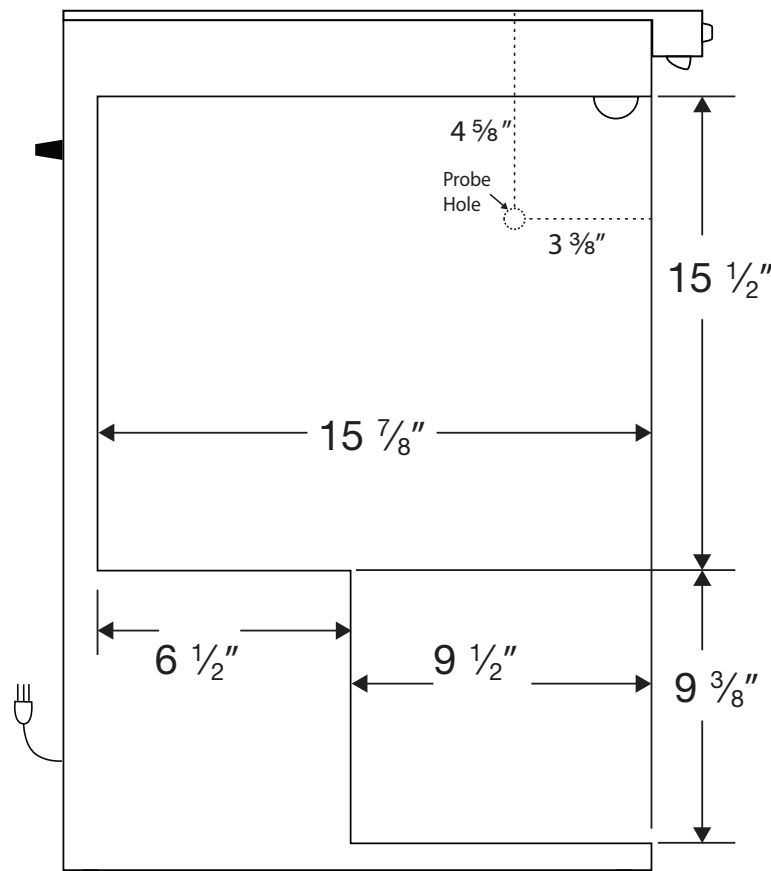

Front View

Side View

Cu. Ft	Defrost	Door	Int Door	Shelves	Interior Dim.			Refrigerant	H.P.	Amps	Weight
					W"	D"	H"				
4	Manual	1 Solid	0	3 Adj. +Footed Bottom	17 5/8	15 7/8	24 7/8	R290	1/4	2.2	93 lbs.