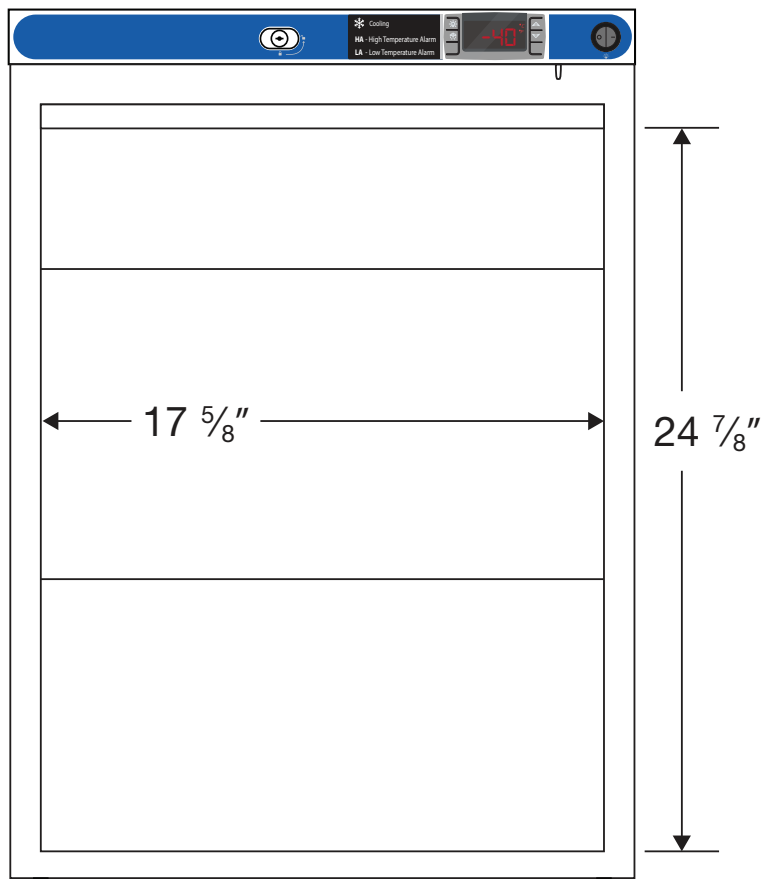

Front View

Side View

Cu. Ft	Defrost	Door	Int Door	Shelves	Interior Dim.			Refrigerant	H.P.	Amps	Weight
					W"	D"	H"				
4	Manual	1 Solid	0	3 Adj. +Footed Bottom	17 5/8	15 7/8	24 7/8	R290	1/4	2.2	93 lbs.