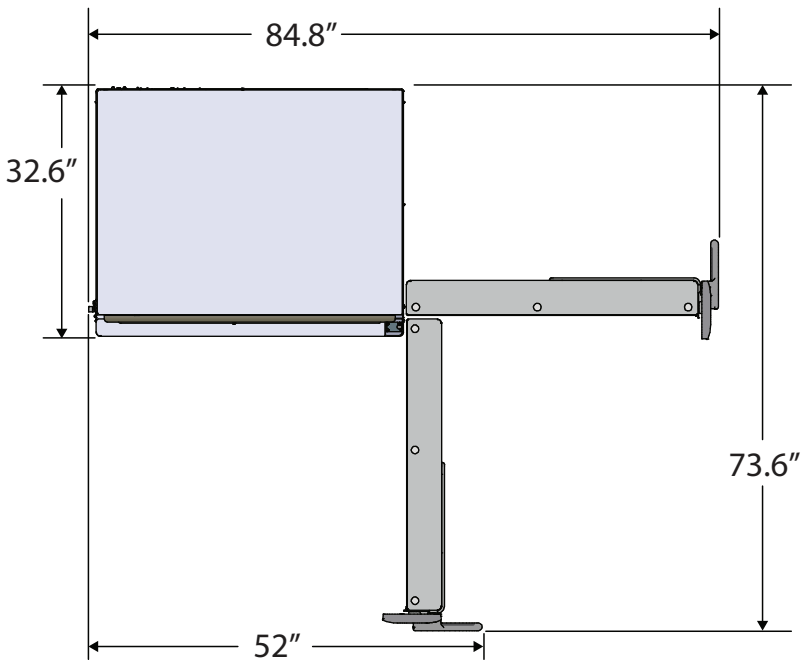

Front View

Side View

Top View

115VAC/60Hz/1PH
NEMA-6-15P

Cu. Ft	Defrost	Door	Int Door	Shelves	W"	D"	H"	H.P.	Amps	Weight
21	Manual	1 Solid	5	4 Fixed	43.3	36.3	79.6	½ x ½	16	680 lbs.