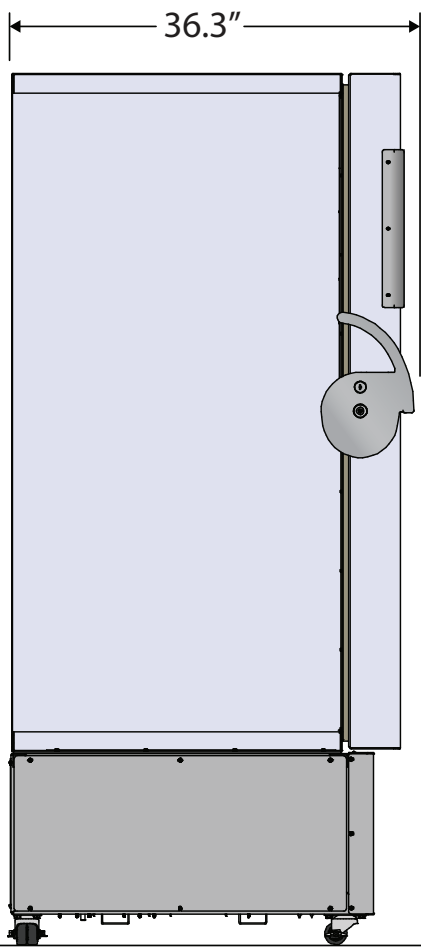

Front View

Side View

Top View

115VAC/60Hz/1PH
NEMA-6-15P

Cu. Ft	Defrost	Door	Int Door	Shelves	W"	D"	H"	H.P.	Amps	Weight
21	Manual	1 Solid	5	4 Fixed	43.3	36.3	79.6	½ x ½	16	680 lbs.