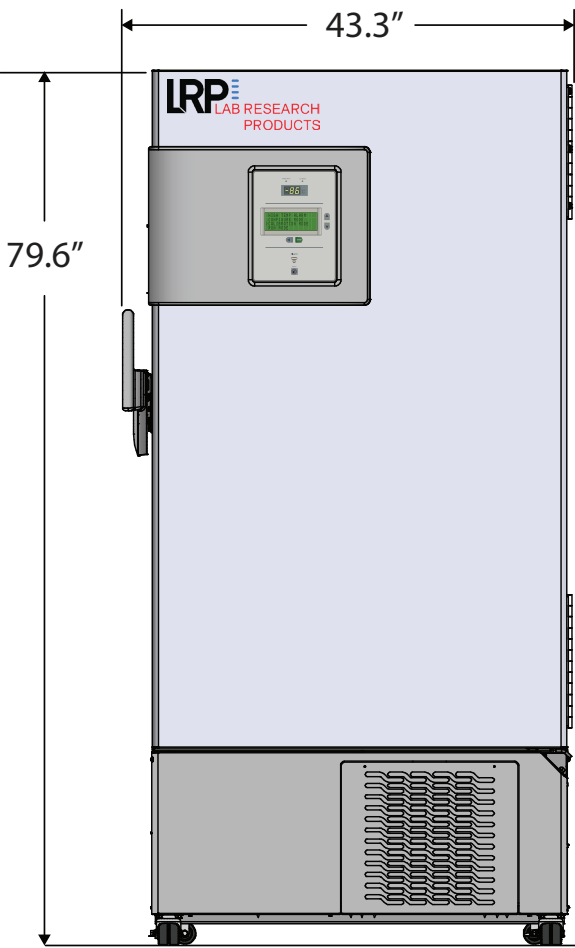

Front View

Side View

Top View

115VAC/60Hz/1PH
NEMA-6-15P

Cu. Ft	Defrost	Door	Int Door	Shelves	W"	D"	H"	H.P.	Amps	Weight
21	Manual	1 Solid	5	4 Fixed	43.3	36.3	79.6	½ x ½	16	680 lbs.