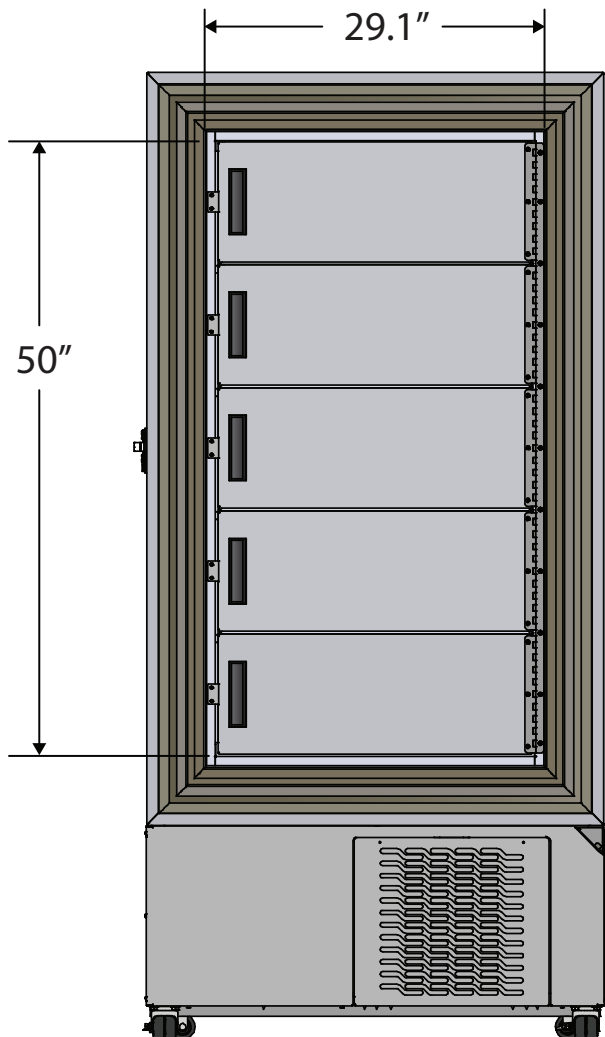

Front View

Side View

 115VAC/60Hz/1PH
NEMA-5-20P

Cu. Ft	Defrost	Door	Int Door	Shelves	Interior Dim.			H.P.	Amps	Weight
					W"	D"	H"			
21	Manual	1 Solid	5	4 Fixed	29.1	23	50	½ x ½	10	680 lbs.

Note: Interior dimensions are estimates and subject to change without notice