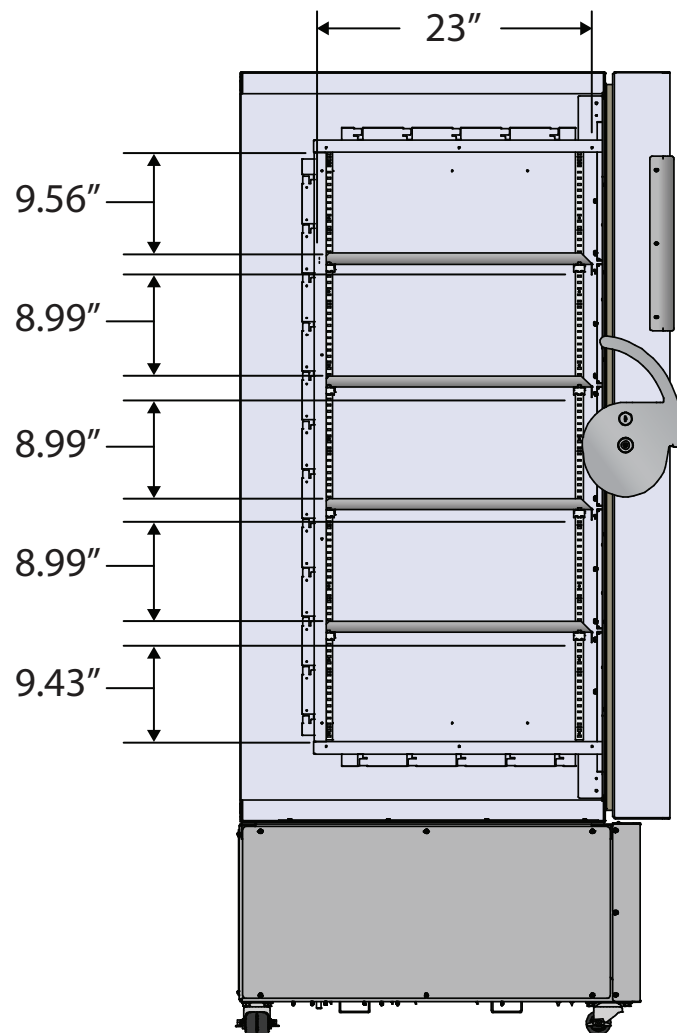

Front View

Side View

 115VAC/60Hz/1PH
NEMA-5-20P

Cu. Ft	Defrost	Door	Int Door	Shelves	Interior Dim.			H.P.	Amps	Weight
					W"	D"	H"			
21	Manual	1 Solid	5	4 Fixed	29.1	23	50	½ x ½	10	680 lbs.

Note: Interior dimensions are estimates and subject to change without notice