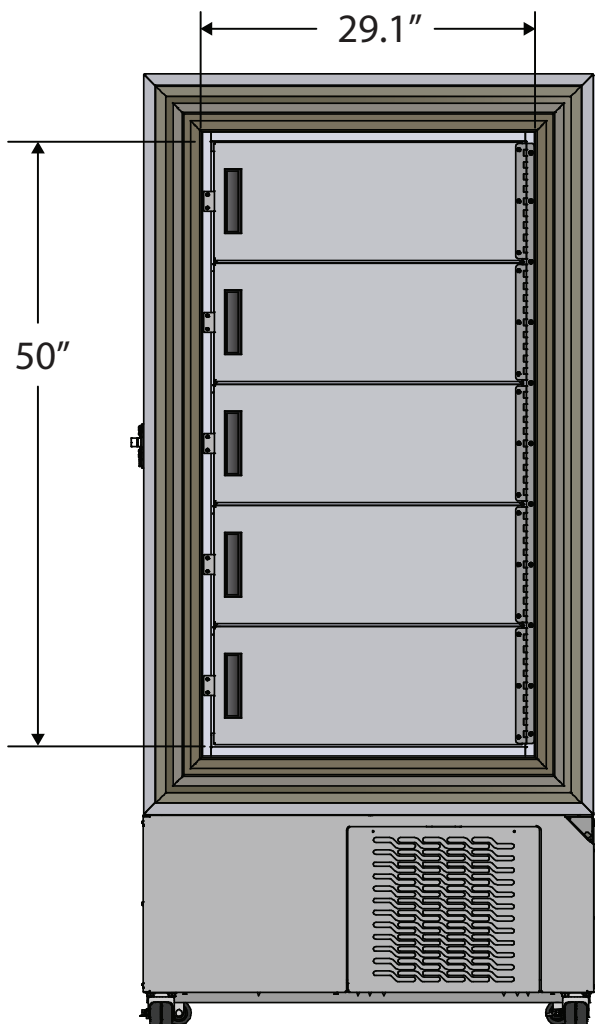

Front View

Side View

Cu. Ft	Defrost	Door	Int Door	Shelves	Interior Dim.			H.P.	Amps	Weight
					W"	D"	H"			
21	Manual	1 Solid	5	4 Fixed	29.1	23	50	½ x ½	10	680 lbs.

Note: Interior dimensions are estimates and subject to change without notice