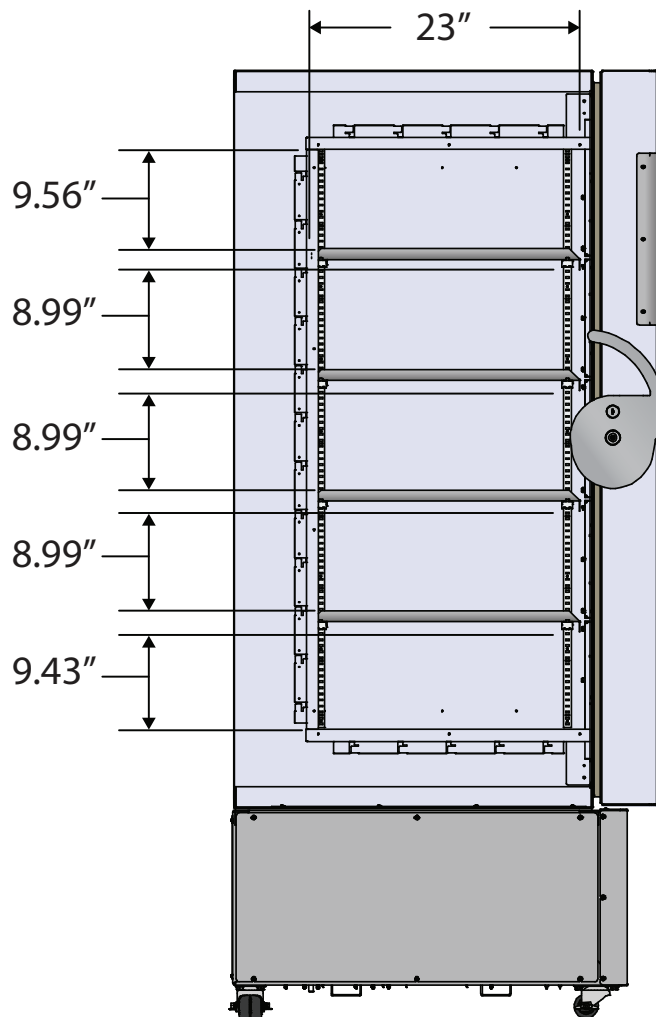

Front View

Side View

Cu. Ft	Defrost	Door	Int Door	Shelves	Interior Dim.			H.P.	Amps	Weight
					W"	D"	H"			
21	Manual	1 Solid	5	4 Fixed	29.1	23	50	½ x ½	10	680 lbs.

Note: Interior dimensions are estimates and subject to change without notice