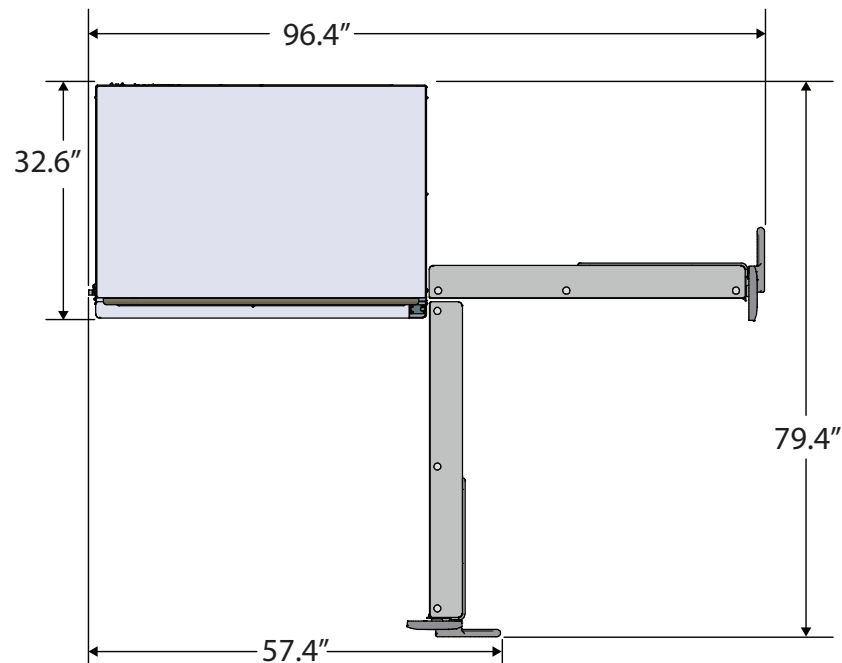

Front View

Side View

Top View

230VAC/60Hz/1PH
NEMA-6-15P

Cu. Ft	Defrost	Door	Int Door	Shelves	W"	D"	H"	H.P.	Amps	Weight
25	Manual	1 Solid	5	4 Fixed	49	36.3	79.6	½ x ½	10	730 lbs.