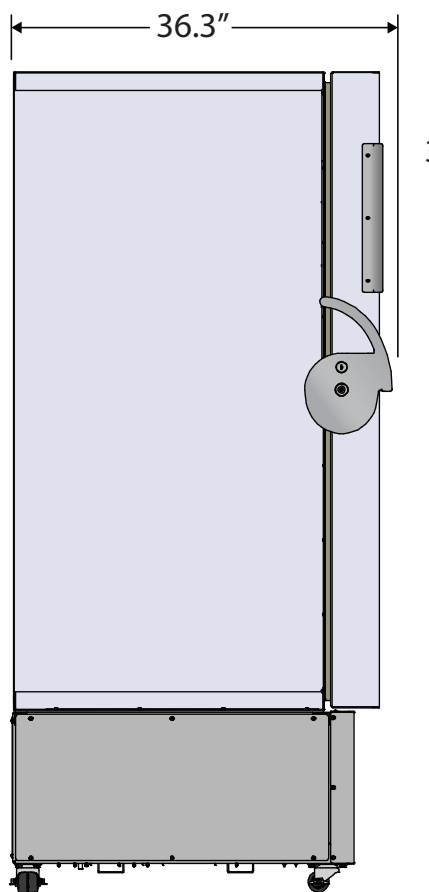

Front View

Side View

Top View

230VAC/60Hz/1PH
NEMA-6-15P

Cu. Ft	Defrost	Door	Int Door	Shelves	W"	D"	H"	H.P.	Amps	Weight
25	Manual	1 Solid	5	4 Fixed	49	36.3	79.6	½ x ½	10	730 lbs.