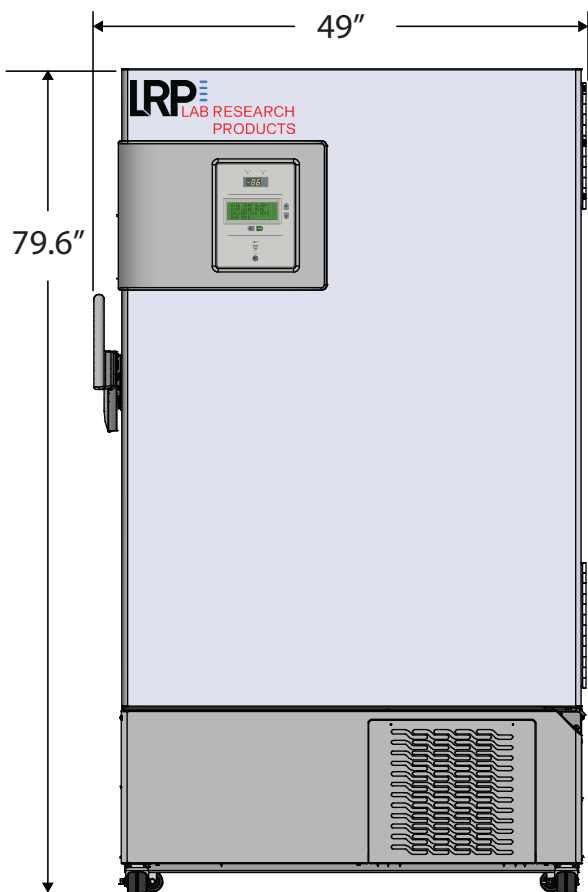

Front View

Side View

Top View

230VAC/60Hz/1PH
NEMA-6-15P

Cu. Ft	Defrost	Door	Int Door	Shelves	W"	D"	H"	H.P.	Amps	Weight
25	Manual	1 Solid	5	4 Fixed	49	36.3	79.6	½ x ½	10	730 lbs.