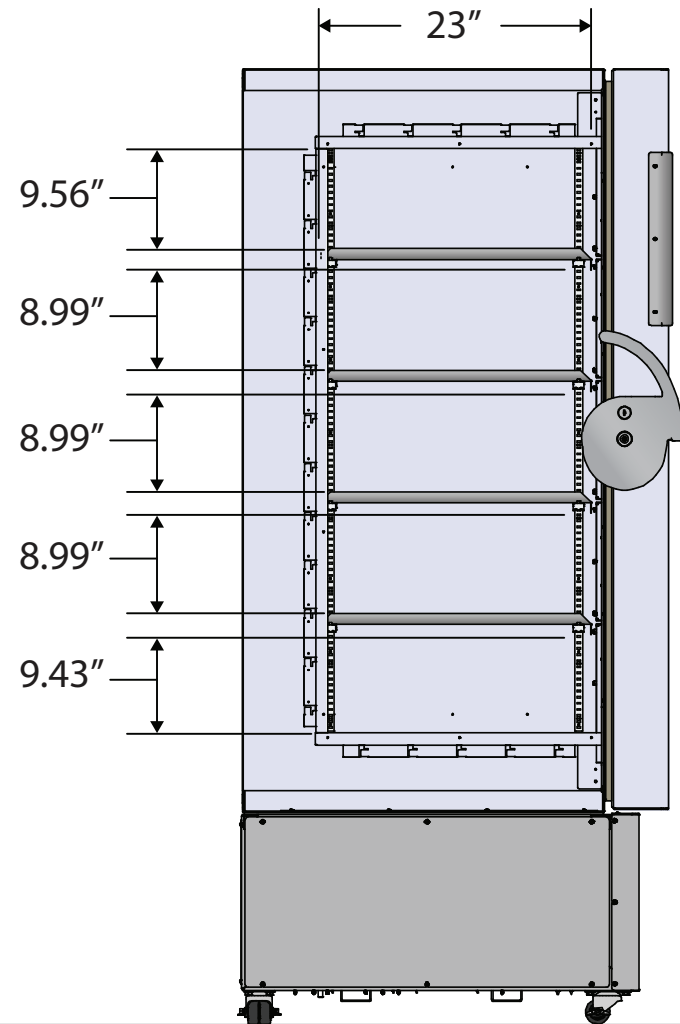

Front View

Side View

Cu. Ft	Defrost	Door	Int Door	Shelves	Interior Dim.			H.P.	Amps	Weight
					W"	D"	H"			
25	Manual	1 Solid	5	4 Fixed	34.8	23	50	½ x ½	10	730 lbs.

Note: Interior dimensions are estimates and subject to change without notice