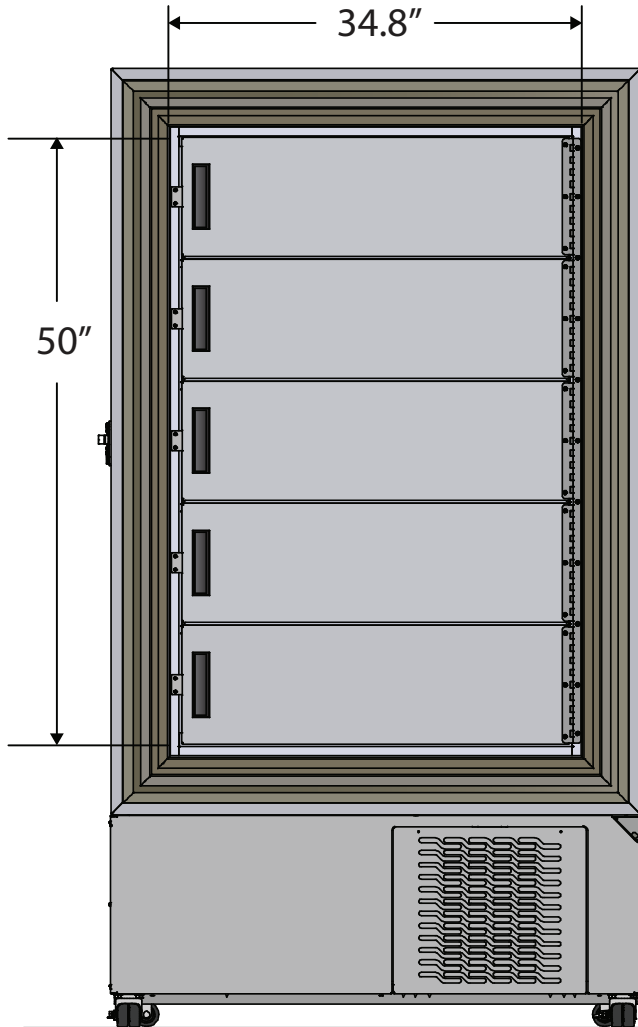

Front View

Side View

Cu. Ft	Defrost	Door	Int Door	Shelves	Interior Dim.			H.P.	Amps	Weight
					W"	D"	H"			
25	Manual	1 Solid	5	4 Fixed	34.8	23	50	½ x ½	10	730 lbs.

Note: Interior dimensions are estimates and subject to change without notice