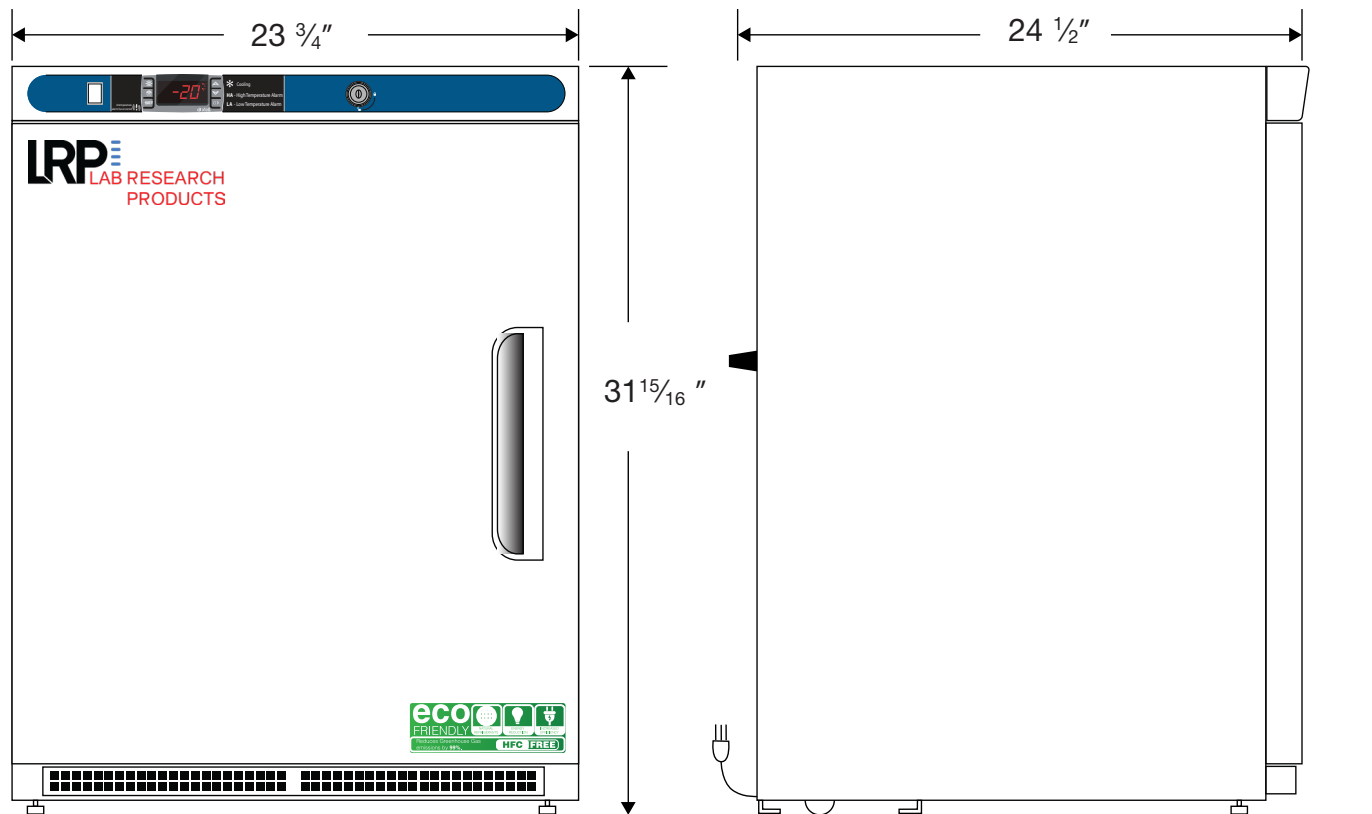

Front View

Side View

Top View

32" HEIGHT MEETS ADA GUIDELINES

115VAC/60Hz/1PH
NEMA-5-15P

Cu. Ft	Defrost	Door	Int Door	Shelves	W"	D"	H"	Refrigerant	H.P.	Amps	Weight
4.2	Manual	1 Solid LH	0	2 Fixed	23 3/4	24 1/2	31 15/16	R600a	1/8	1.5	108 lbs.