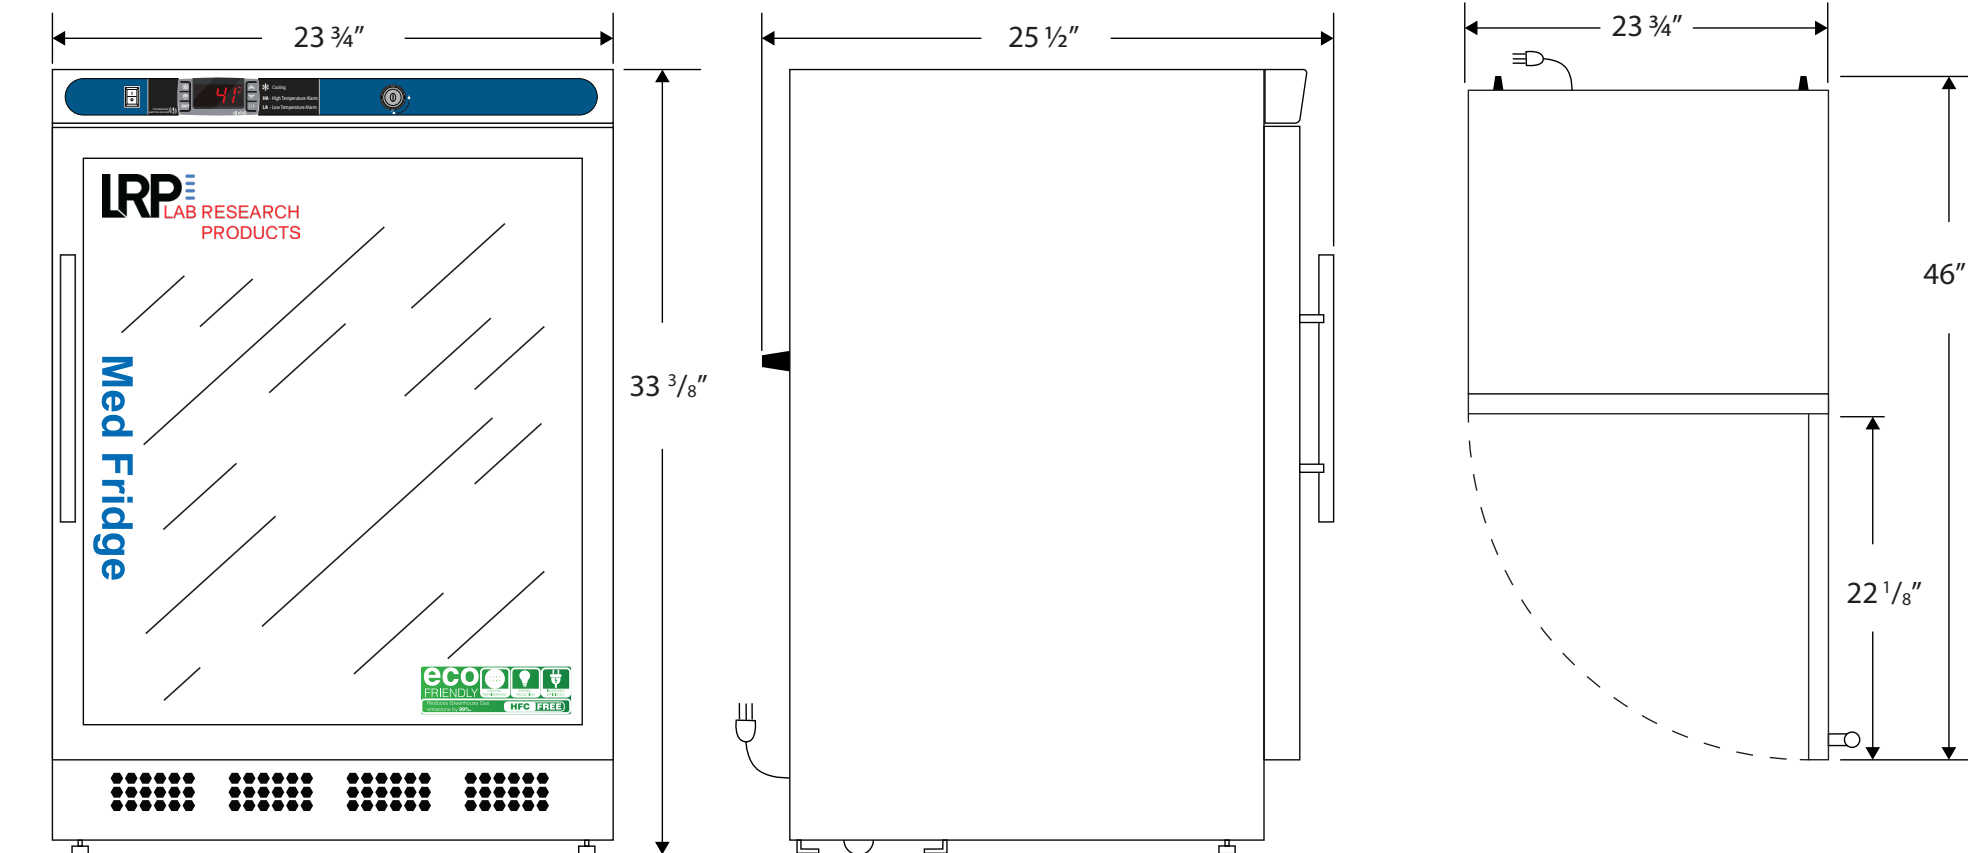

Front View

Side View

Top View

 115VAC/60Hz/1PH
NEMA-5-15P

| Cu. Ft | Defrost | Door | Int Door | Shelves | W" | D" | H" | Refrigerant | H.P. | Amps | Weight |
|--------|---------|---------|----------|--------------|--------|--------|--------|-------------|------|------|---------|
| 4.6 | Cycle | 1 Glass | 0 | 2Adj/1 Fixed | 23 3/4 | 25 1/2 | 33 3/8 | R600a | 1/8 | 1.74 | 97 lbs. |