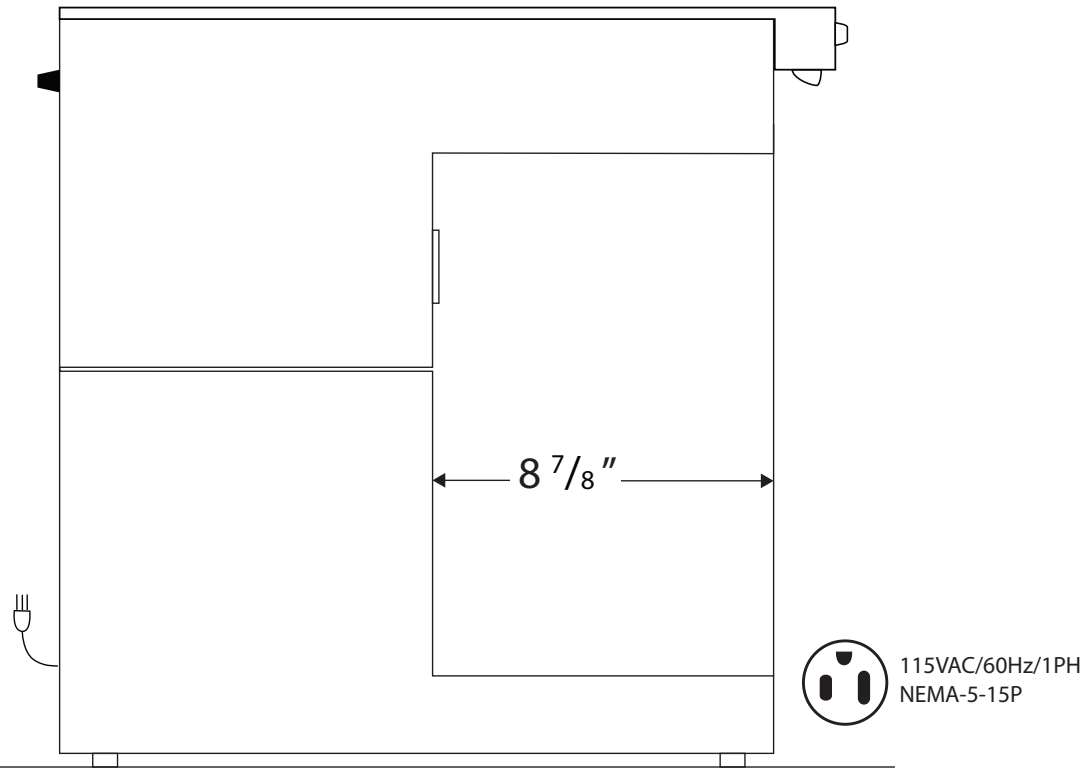

Front View

Side View

| Cu. Ft | Defrost | Door                    | Int Door | Shelves | Interior Dim. |       |        | Refrigerant | H.P. | Amps | Weight  |
|--------|---------|-------------------------|----------|---------|---------------|-------|--------|-------------|------|------|---------|
|        |         |                         |          |         | W"            | D"    | H"     |             |      |      |         |
| 1      | Cycle   | 1 Glass<br>(Reversible) | 0        | 2 Adj   | 14            | 8 7/8 | 15 3/4 | R600a       | 1/8  | .90  | 63 lbs. |

Note: Interior dimensions are estimates and subject to change without notice