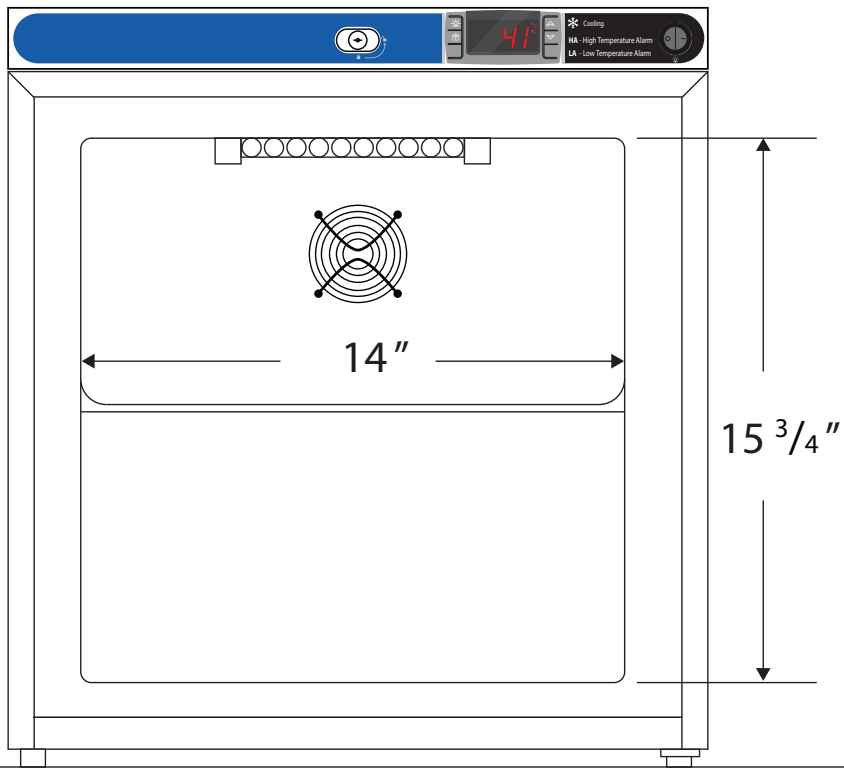

Front View

Side View

| Cu. Ft | Defrost | Door                    | Int Door | Shelves | Interior Dim. |       |        | Refrigerant | H.P. | Amps | Weight  |
|--------|---------|-------------------------|----------|---------|---------------|-------|--------|-------------|------|------|---------|
|        |         |                         |          |         | W"            | D"    | H"     |             |      |      |         |
| 1      | Cycle   | 1 Glass<br>(Reversible) | 0        | 2 Adj   | 14            | 8 7/8 | 15 3/4 | R600a       | 1/8  | .90  | 63 lbs. |

Note: Interior dimensions are estimates and subject to change without notice