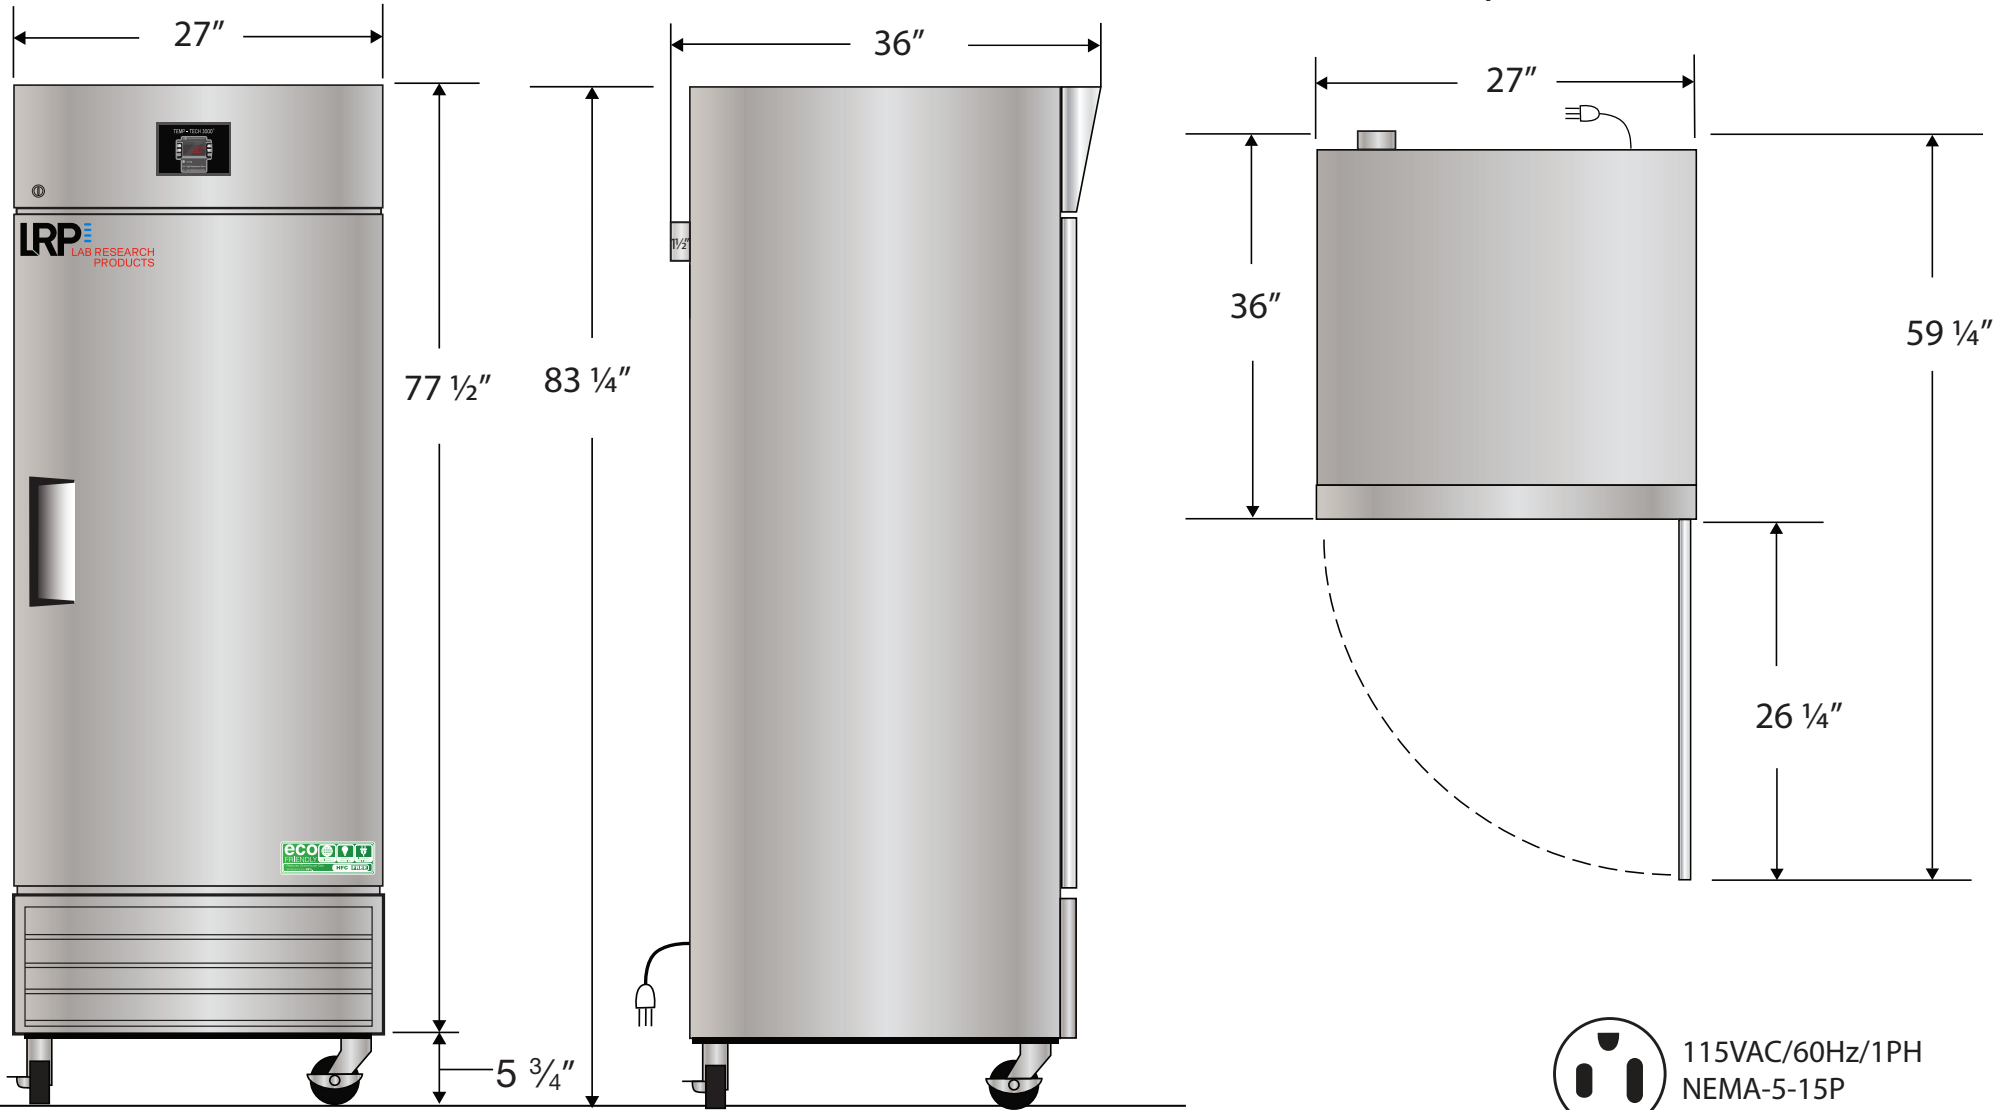

Exterior
LRP-HC-SSP-23FA3

Front View

Side View

Top View

115VAC/60Hz/1PH
NEMA-5-15P

Cu. Ft	Defrost	Door	Int Door	Shelves	W"	D"	H"	Refrigerant	H.P.	Amps	Weight
23	Auto	1 Solid	0	3 Adj.	27	36	83 1/4	R290	3/4	8	295 lbs.