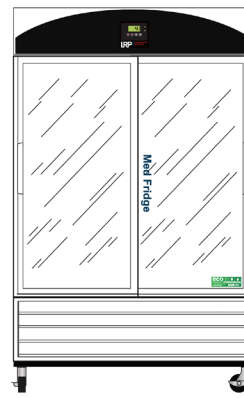

Sliding Door Refrigerators

PH-LRP-HC-69G

PH-LRP-HC-S69G

PH-LRP-HC-33G

PH-LRP-HC-S33G

Double Door Refrigerators

PH-LRP-HC-49G

PH-LRP-HC-S49G

PH-LRP-HC-SSP-49

Single Door Refrigerators

PH-LRP-HC-23G

PH-LRP-HC-S23G

PH-LRP-HC-16G

PH-LRP-HC-S16G

Undercounter/Countertop Refrigerators and Freezers

PH-LRP-HC-UCBI-0404G-ADA