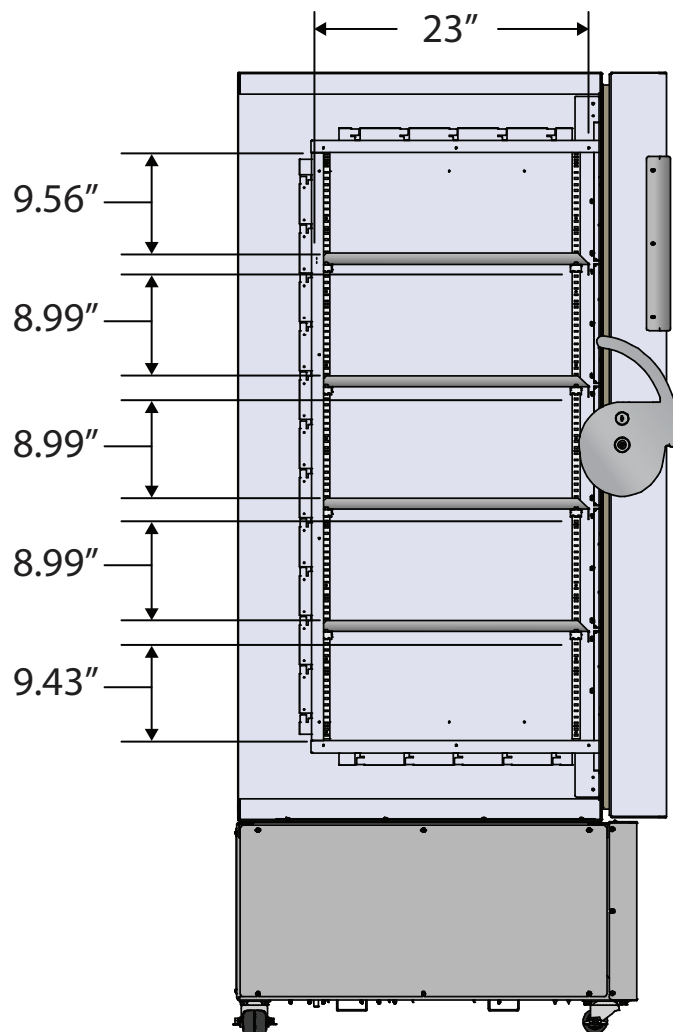

Front View

Side View

 115VAC/60Hz/1PH
NEMA-5-20P

Cu. Ft	Defrost	Door	Int Door	Shelves	Interior Dim.			H.P.	Amps	Weight
					W"	D"	H"			
17	Manual	1 Solid	5	4 Fixed	23.4	23	50	½ x ½	16	625 lbs.

Note: Interior dimensions are estimates and subject to change without notice