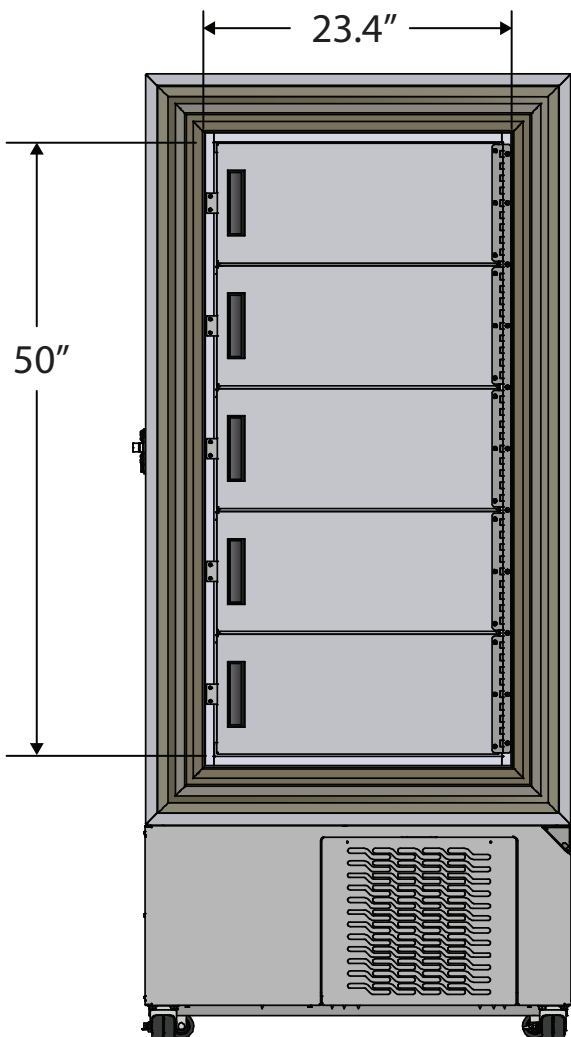

Front View

Side View

 115VAC/60Hz/1PH
NEMA-5-20P

Cu. Ft	Defrost	Door	Int Door	Shelves	Interior Dim.			H.P.	Amps	Weight
					W"	D"	H"			
17	Manual	1 Solid	5	4 Fixed	23.4	23	50	½ x ½	16	625 lbs.

Note: Interior dimensions are estimates and subject to change without notice