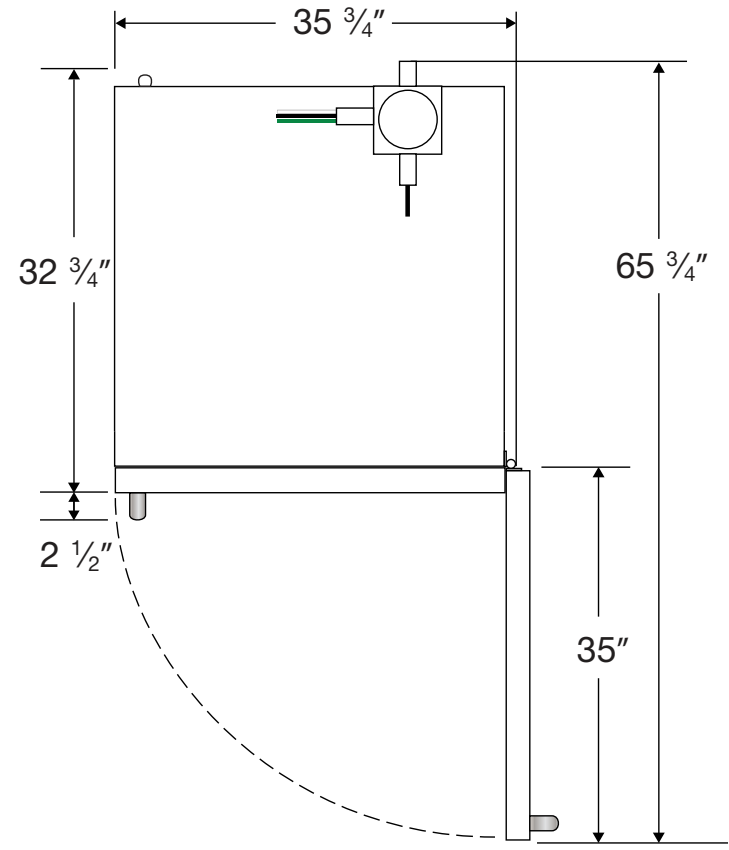

Front View

Side View

Top View

Factory Sealed Wires Only

Cu. Ft	Defrost	Door	Int Door	Shelves	W"	D"	H"	Refrigerant	H.P.	Amps	Weight
30	Cycle	1 Solid	0	5 Adj	35 3/4	35 1/4	77 1/2	R404a	1/3	6	333 lbs.