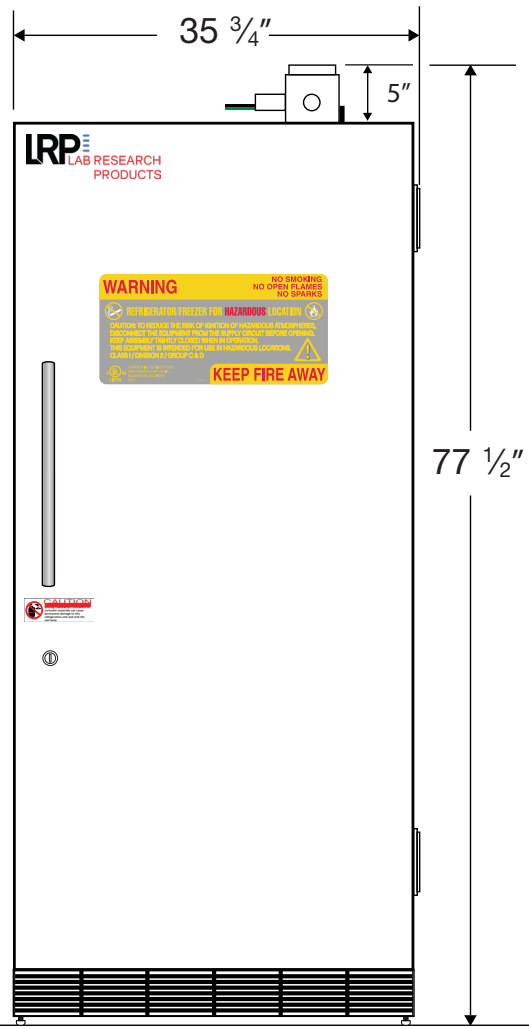

Front View

Side View

Top View

Factory Sealed Wires Only

Cu. Ft	Defrost	Door	Int Door	Shelves	W"	D"	H"	Refrigerant	H.P.	Amps	Weight
30	Cycle	1 Solid	0	5 Adj	35 3/4	35 1/4	77 1/2	R404a	1/3	6	333 lbs.