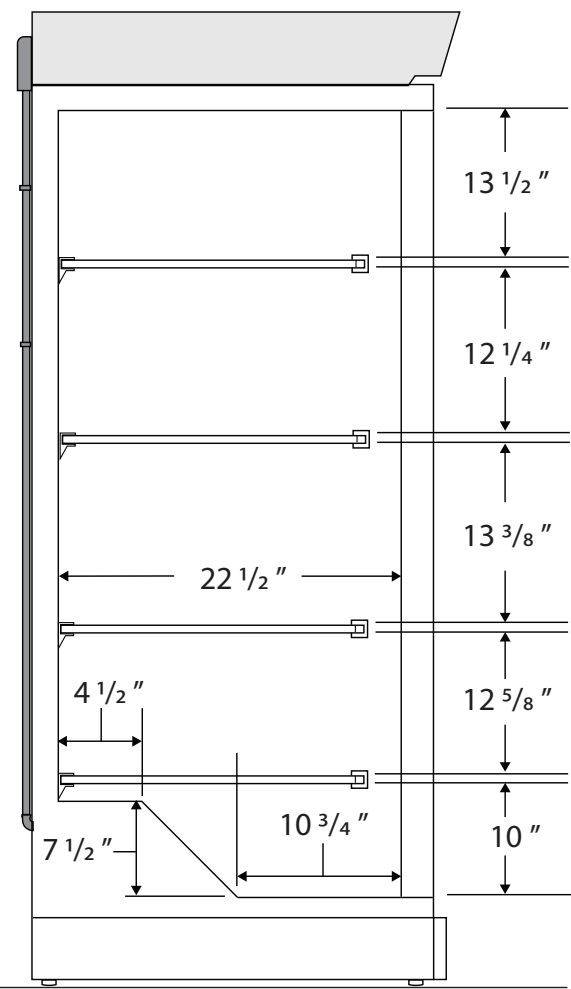

Front View

Side View

Cu. Ft	Defrost	Door	Int Door	Shelves	Interior Dim.			Refrigerant	H.P.	Amps	Weight
					W"	D"	H"				
30	Manual	1 Solid	0	4 Fixed	32	22 1/2	65	R404a	1/3	6	353 lbs.

Note: Interior dimensions are estimates and subject to change without notice