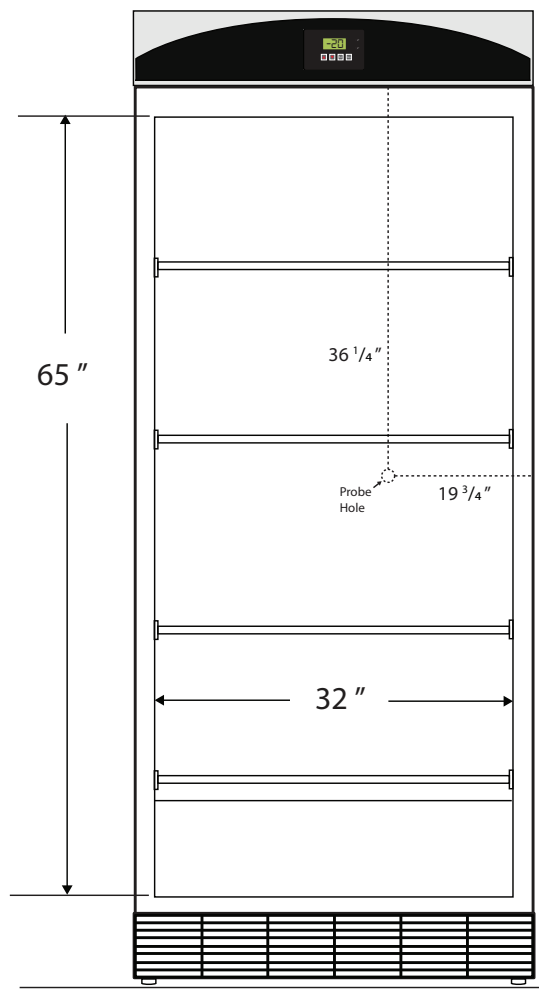

Front View

Side View

Cu. Ft	Defrost	Door	Int Door	Shelves	Interior Dim.			Refrigerant	H.P.	Amps	Weight
					W"	D"	H"				
30	Manual	1 Solid	0	4 Fixed	32	22 1/2	65	R404a	1/3	6	353 lbs.

Note: Interior dimensions are estimates and subject to change without notice