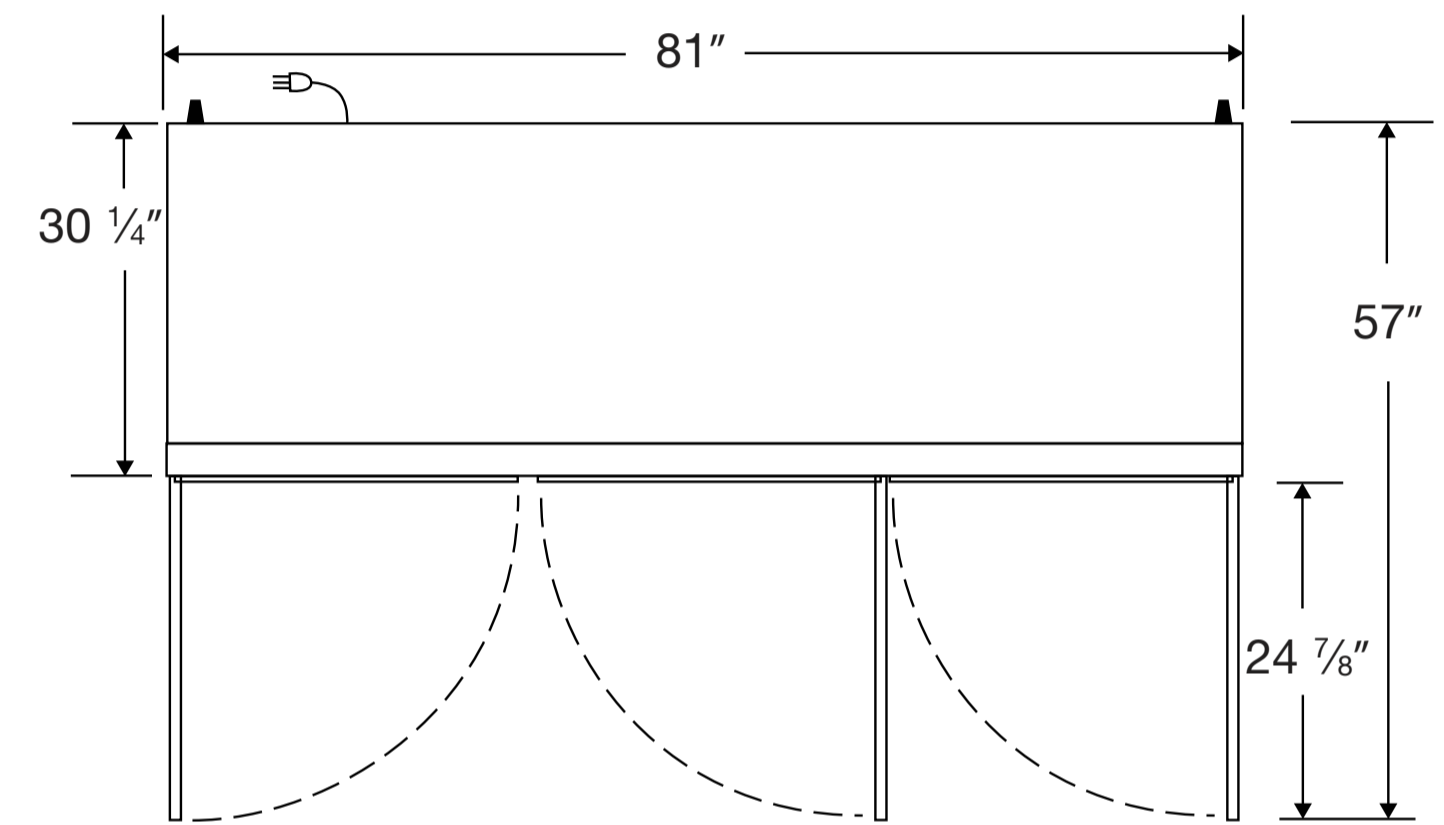

Exterior LRP-HC-72S-TS

Front View

Side View

Top View

115VAC/60Hz/1PH
NEMA-5-15P

| Cu. Ft | Defrost | Door | Int Door | Shelves | W" | D" | H" | Refrigerant | H.P. | Amps | Weight |
|--------|---------|---------|----------|---------|----|----|--------|-------------|------|------|----------|
| 72 | Cycle | 3 Solid | 0 | 12 Adj. | 81 | 34 | 81 3/4 | R290 | 1/2 | 7.5 | 550 lbs. |