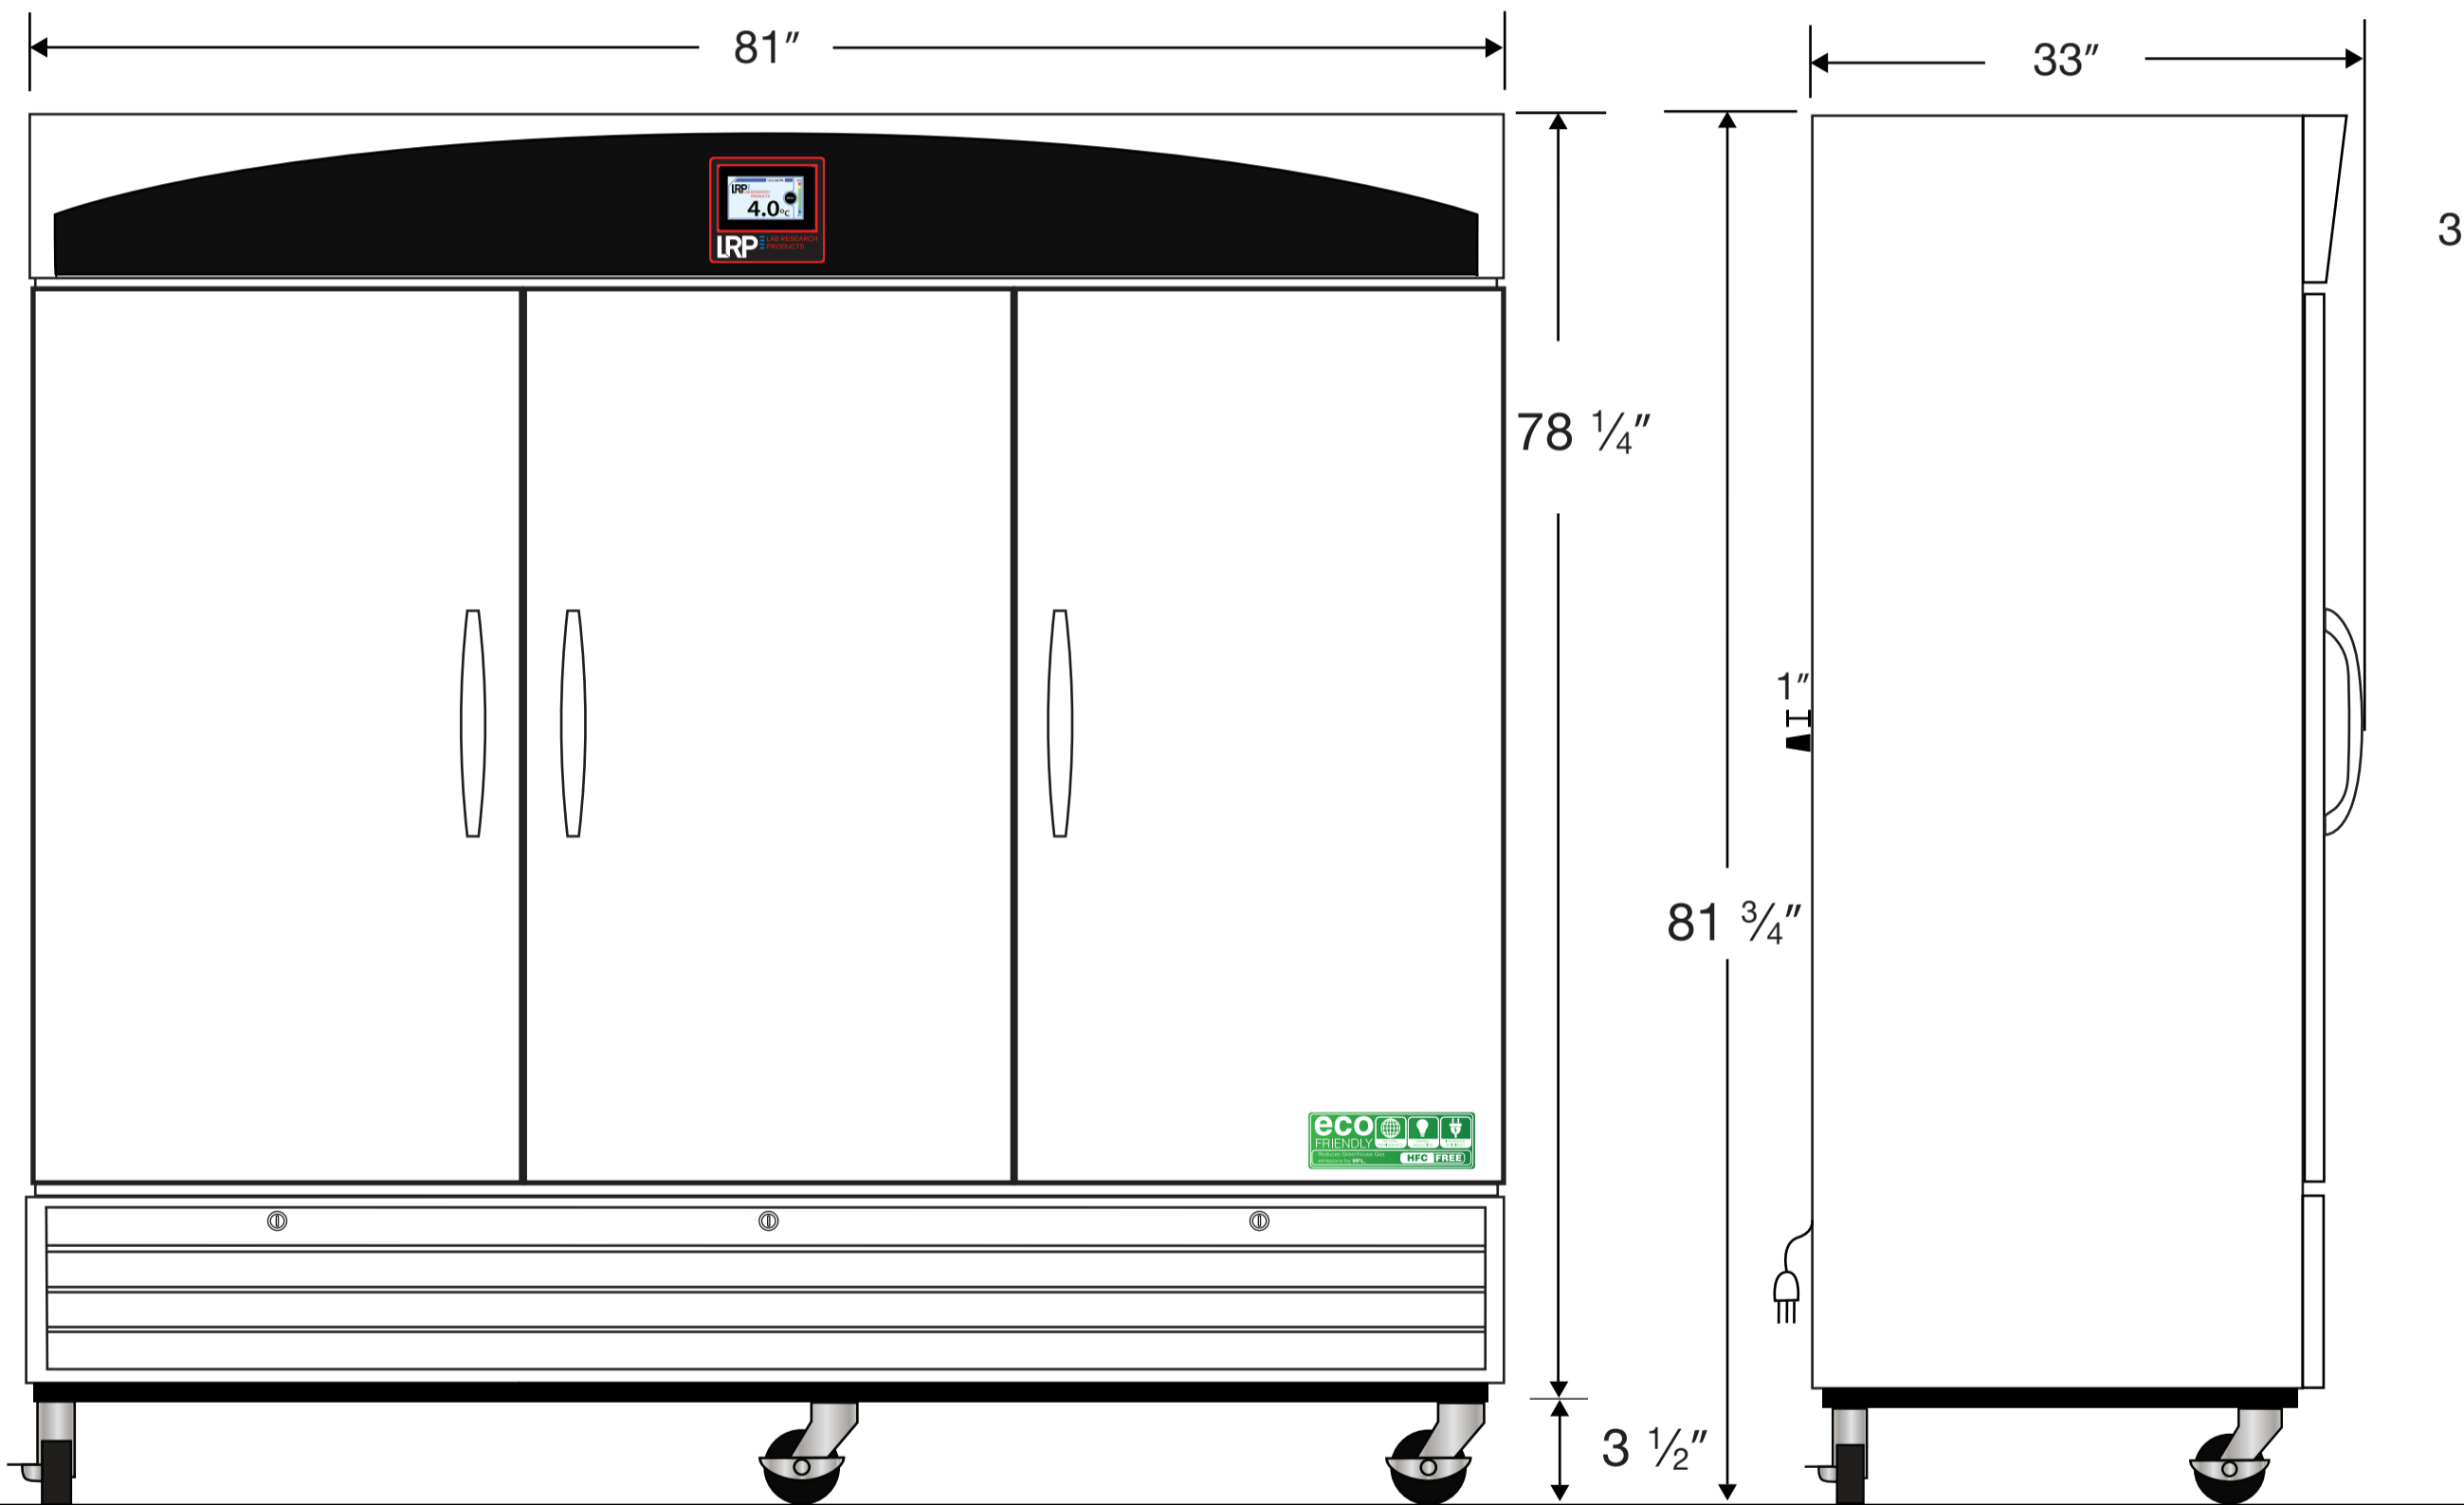

Exterior LRP-HC-72S-TS

Front View

Side View

Top View

115VAC/60Hz/1PH
NEMA-5-15P

| Cu. Ft | Defrost | Door | Int Door | Shelves | W" | D" | H" | Refrigerant | H.P. | Amps | Weight |
|--------|---------|---------|----------|---------|----|----|--------|-------------|------|------|----------|
| 72 | Cycle | 3 Solid | 0 | 12 Adj. | 81 | 34 | 81 3/4 | R290 | 1/2 | 7.5 | 550 lbs. |