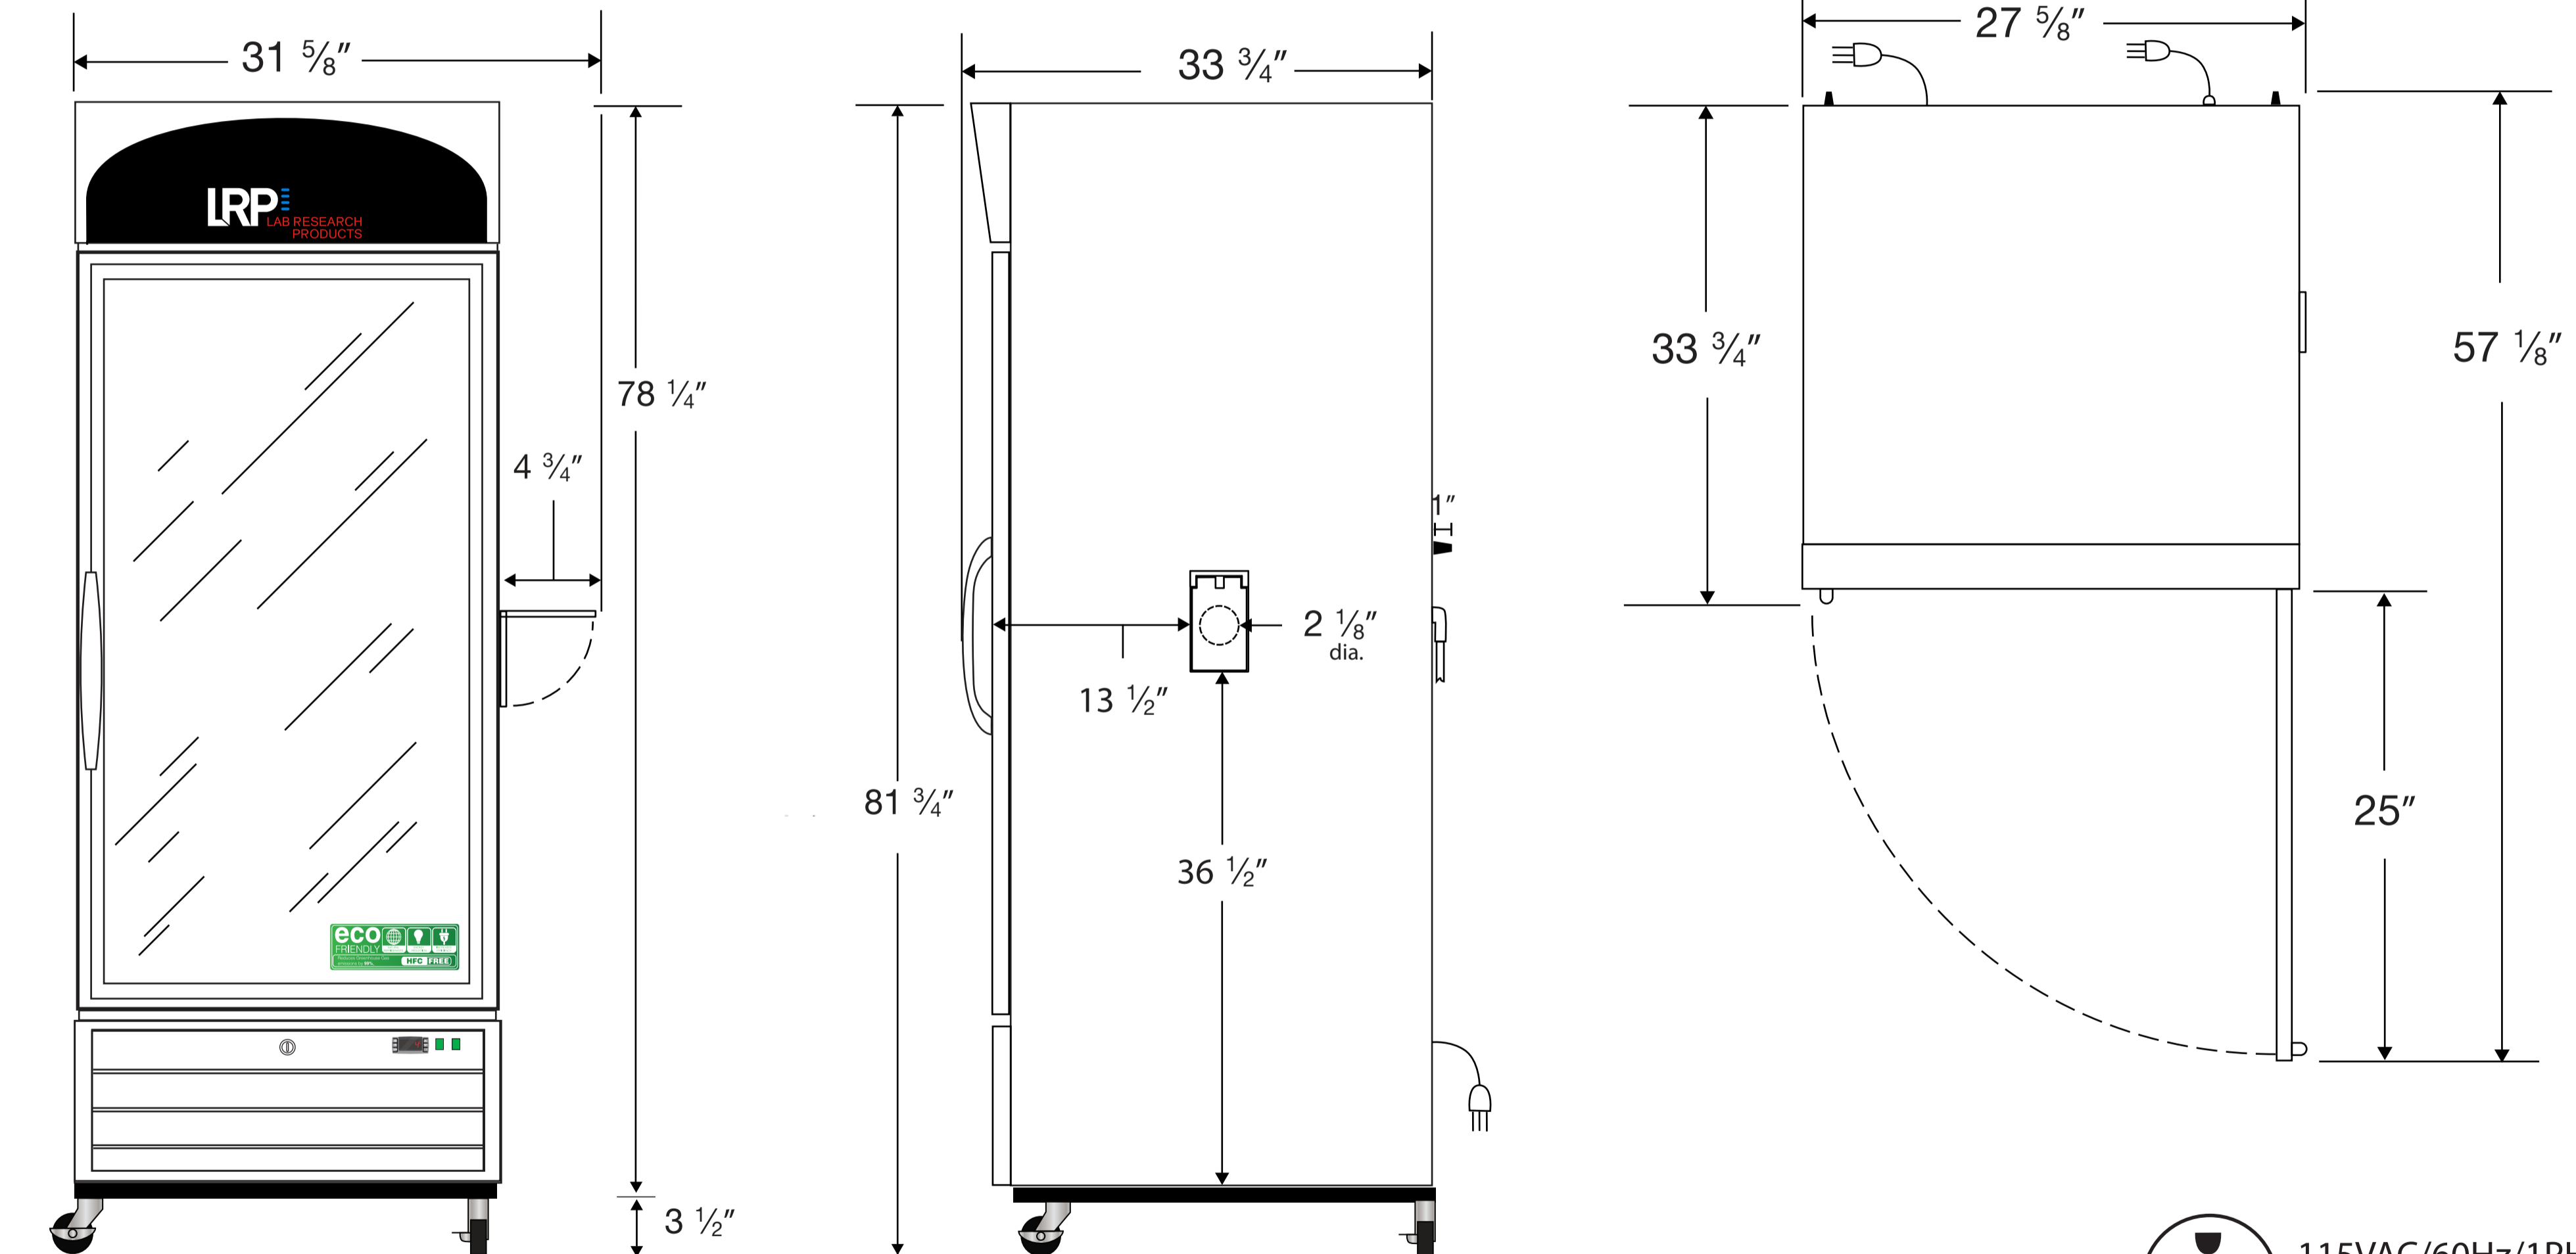

Exterior LRP-HC-CB-23

Front View

Side View

Top View

Cu. Ft	Defrost	Door	Int Door	Shelves	W"	D"	H"	Refrigerant	H.P.	Amps	Weight
23	Cycle	1 Glass	0	4 Adj	27 5/8	34 3/4	81 3/4	R290	1/5	3	296 lbs.