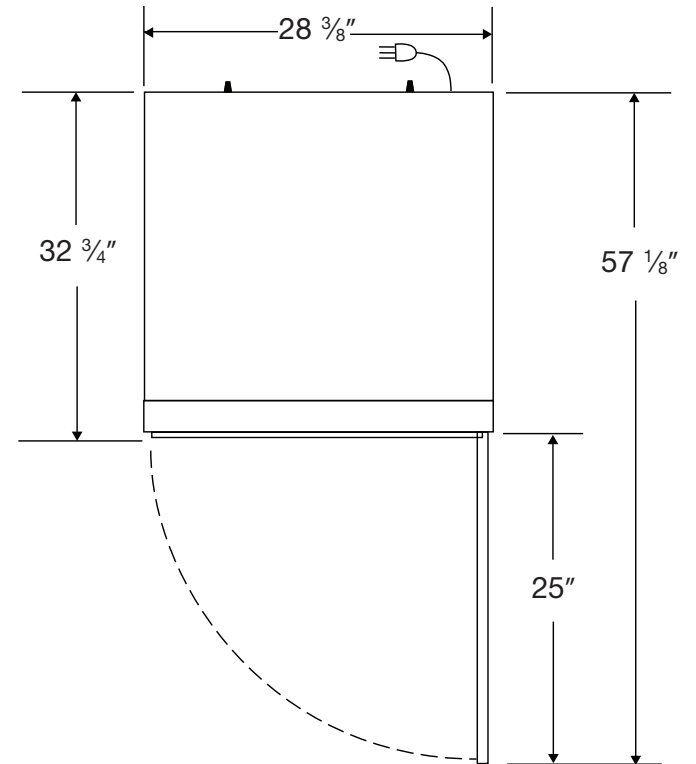

Exterior LRP-HC-LP-26

Front View

Side View

Top View

Cu. Ft	Defrost	Door	Int Door	Shelves	W"	D"	H"	Refrigerant	H.P.	Amps	Weight
26	Cycle	1 Glass	0	4 Adj	28 ³ / ₈	36 ¹ / ₂	81 ³ / ₄	R290	¹ / ₅	3	315 lbs.