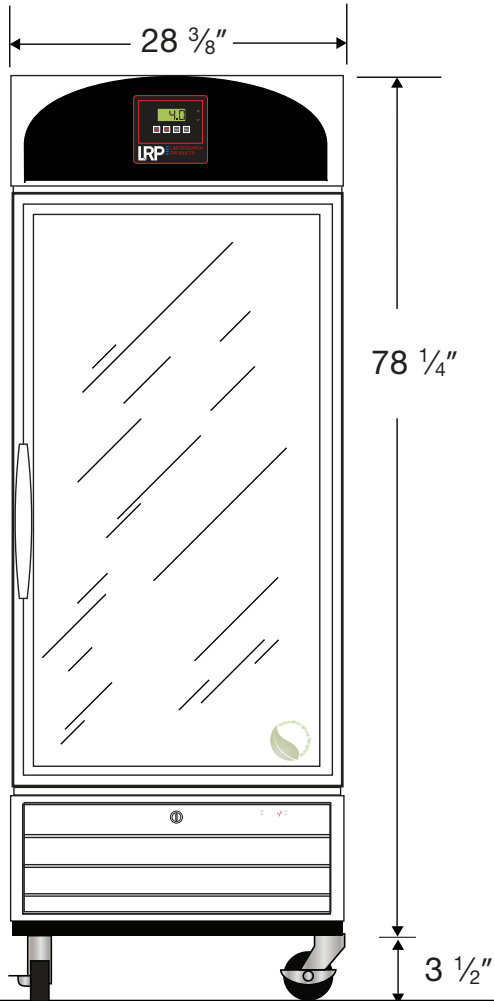

Exterior LRP-HC-LP-26

Front View

Side View

Top View

Cu. Ft	Defrost	Door	Int Door	Shelves	W"	D"	H"	Refrigerant	H.P.	Amps	Weight
26	Cycle	1 Glass	0	4 Adj	28 ³ / ₈	36 ¹ / ₂	81 ³ / ₄	R290	¹ / ₅	3	315 lbs.