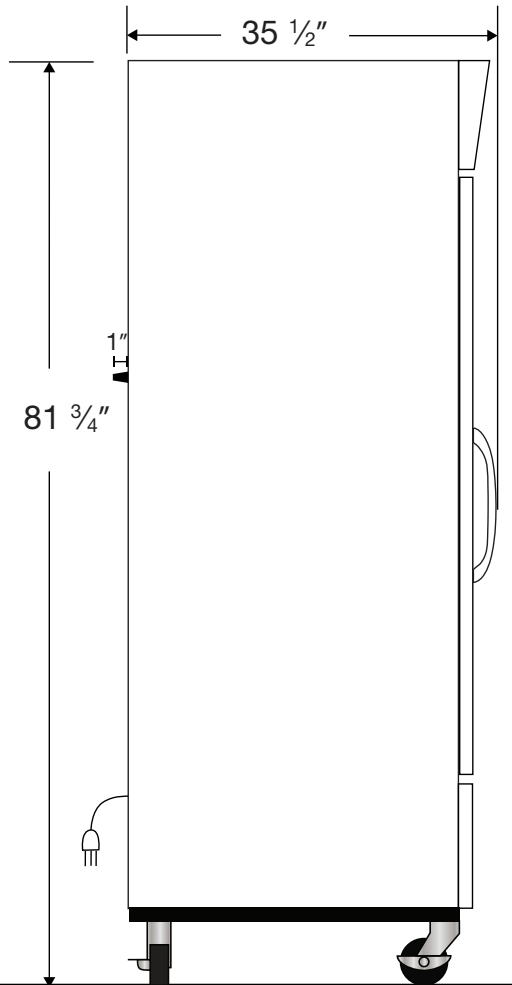

Exterior LRP-HC-LP-26

Front View

Side View

Top View

Cu. Ft	Defrost	Door	Int Door	Shelves	W"	D"	H"	Refrigerant	H.P.	Amps	Weight
26	Cycle	1 Glass	0	4 Adj	28 ³ / ₈	36 ¹ / ₂	81 ³ / ₄	R290	¹ / ₅	3	315 lbs.