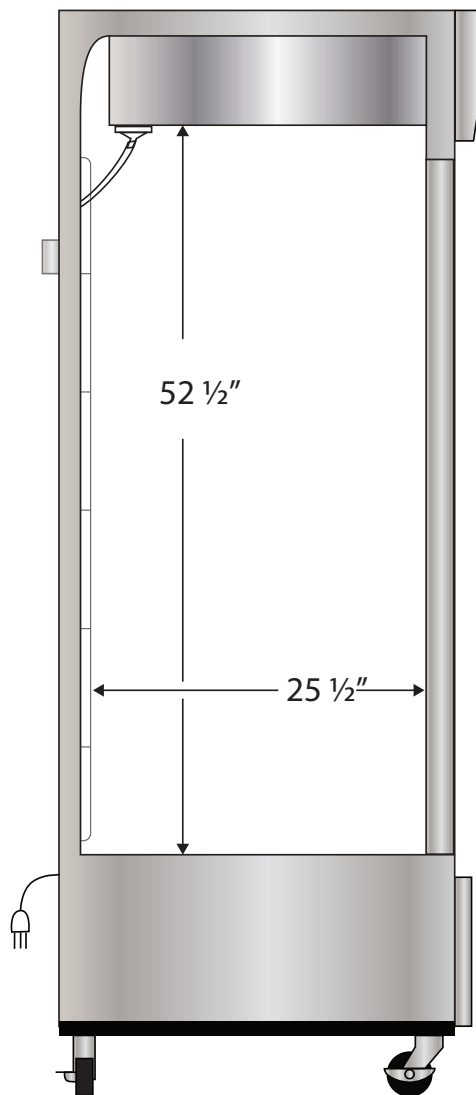

Front View

Side View

Cu. Ft	Defrost	Door	Int Door	Shelves	Interior Dim.			Refrigerant	H.P.	Amps	Weight
					W"	D"	H"				
23	Auto	1 Solid	0	3 Adj	21 1/2	25 1/2	52 1/2	R290	3/4	8	295 lbs.

Note: Interior dimensions are estimates and subject to change without notice