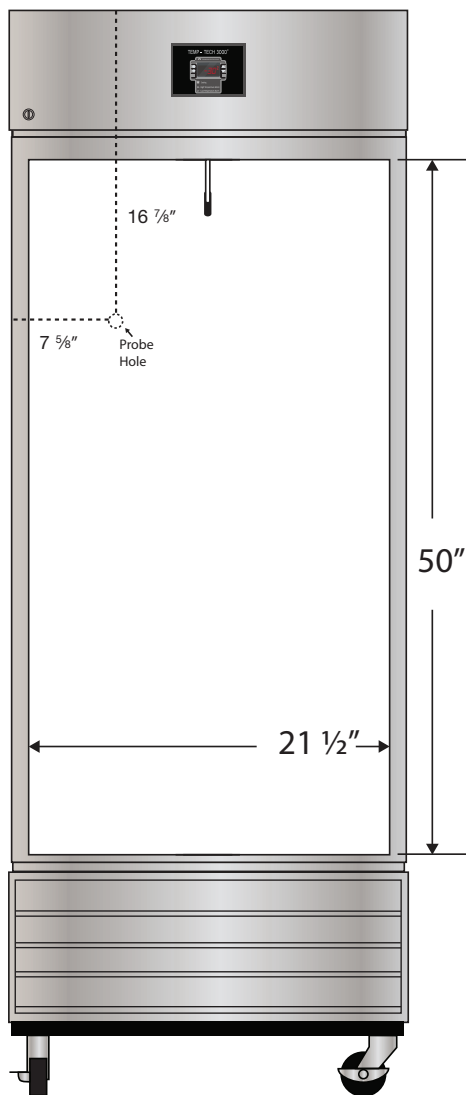

Front View

Side View

Cu. Ft	Defrost	Door	Int Door	Shelves	Interior Dim.			Refrigerant	H.P.	Amps	Weight
					W"	D"	H"				
23	Auto	1 Solid	0	3 Adj	21 1/2	25 1/2	52 1/2	R290	3/4	8	295 lbs.

Note: Interior dimensions are estimates and subject to change without notice