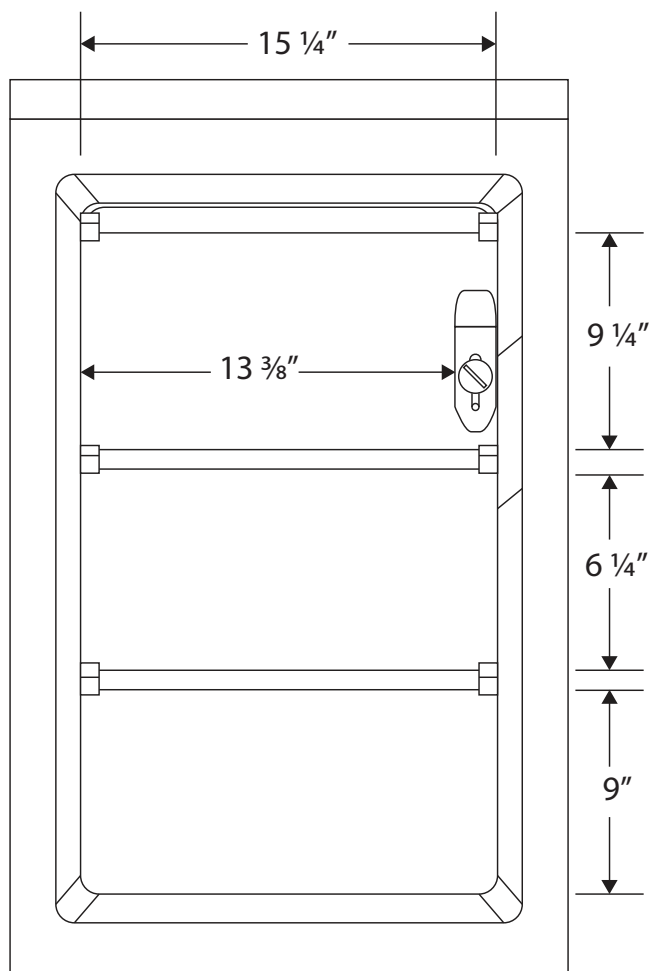

Front View

Side View

Cu. Ft	Defrost	Door	Int Door	Shelves	Interior Dim.			Refrigerant	H.P.	Amps	Weight
					W"	D"	H"				
4	Manual	1 Solid	0	2 Fixed	15 1/4	15 1/2	25 5/8	R600a	1/7	.90	67 lbs.

Note: Interior dimensions are estimates and subject to change without notice