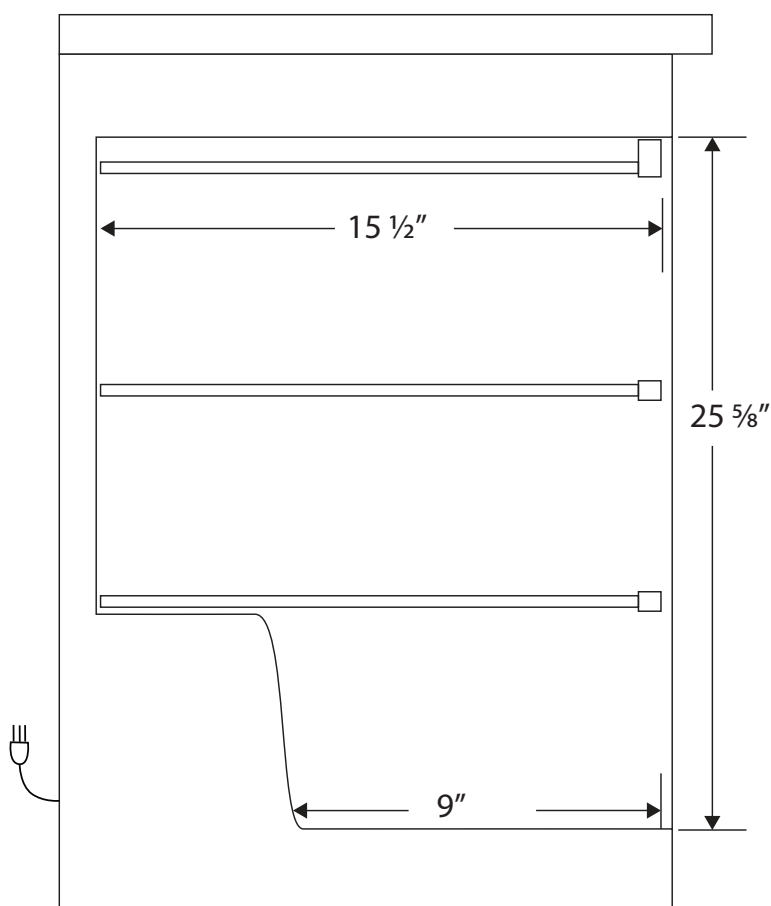

Front View

Side View

Cu. Ft	Defrost	Door	Int Door	Shelves	Interior Dim.			Refrigerant	H.P.	Amps	Weight
					W"	D"	H"				
4	Manual	1 Solid	0	2 Fixed	15 1/4	15 1/2	25 5/8	R600a	1/7	.90	67 lbs.

Note: Interior dimensions are estimates and subject to change without notice