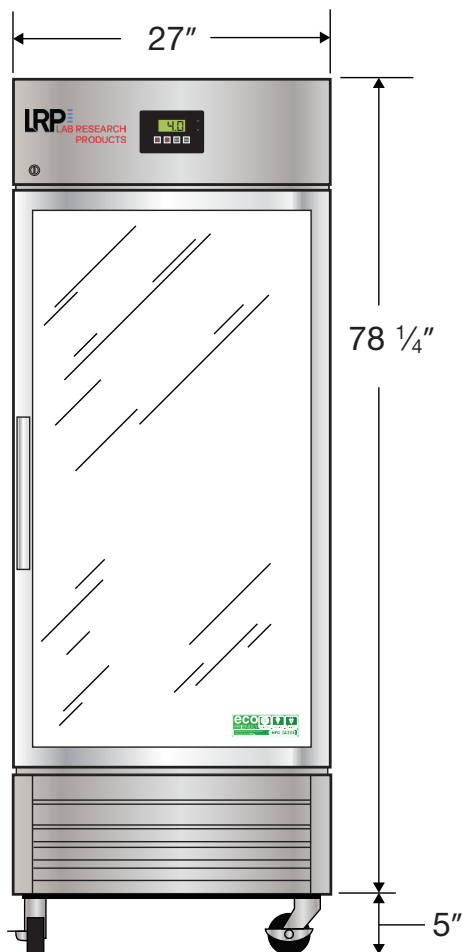

Exterior LRP-HCPP-23G

Front View

Side View

Top View

Cu. Ft	Defrost	Door	Int Door	Shelves	W"	D"	H"	Refrigerant	H.P.	Amps	Weight
23	Cycle	1 Glass	0	3 Adj	27	31 ⁵ / ₈	83 ¹ / ₄	R290	¹ / ₄	2.2	290 lbs.