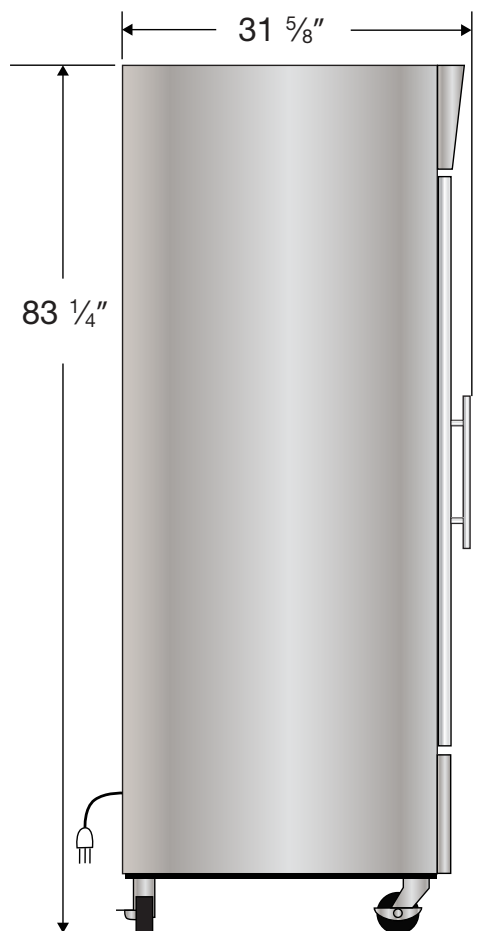

Exterior LRP-HCPP-23G

Front View

Side View

Top View

Cu. Ft	Defrost	Door	Int Door	Shelves	W"	D"	H"	Refrigerant	H.P.	Amps	Weight
23	Cycle	1 Glass	0	3 Adj	27	31 ⁵ / ₈	83 ¹ / ₄	R290	¹ / ₄	2.2	290 lbs.