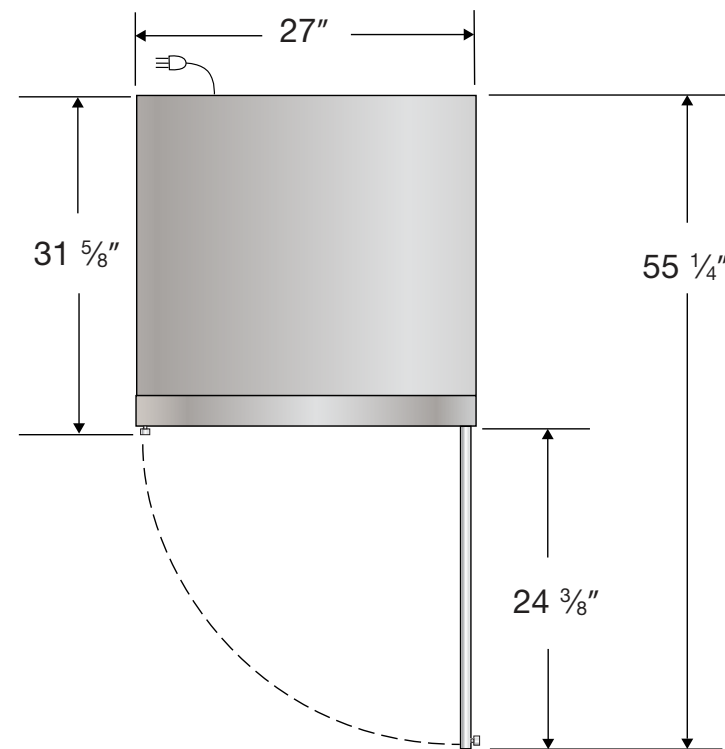

Exterior LRP-HCPP-23G

Front View

Side View

Top View

Cu. Ft	Defrost	Door	Int Door	Shelves	W"	D"	H"	Refrigerant	H.P.	Amps	Weight
23	Cycle	1 Glass	0	3 Adj	27	31 ⁵ / ₈	83 ¹ / ₄	R290	¹ / ₄	2.2	290 lbs.