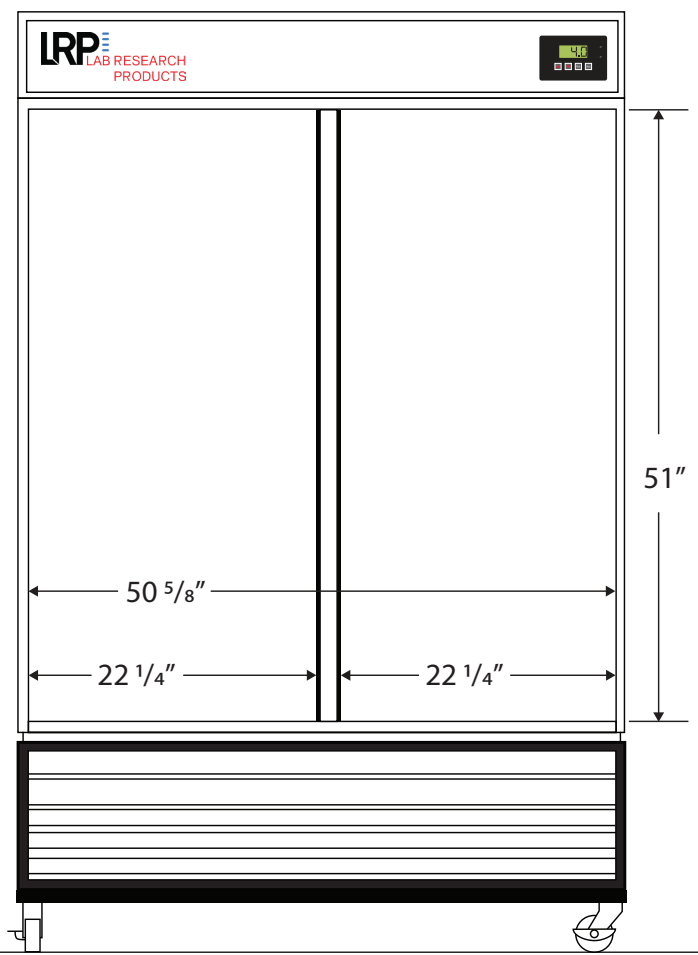

Front View

Side View

115VAC/60Hz/1PH  
NEMA-5-15P

Cu. Ft	Defrost	Doors Front	Doors Back	Shelves	Interior Dim.			Refrigerant	H.P.	Amps	Weight
					W"	D"	H"				
47	Cycle	2 Glass Slide	2 Solid Swing	8 Adj	50 5/8	26 5/8	56	R290	1/2	8.8	525 lbs.

Note: Interior dimensions are estimates and subject to change without notice