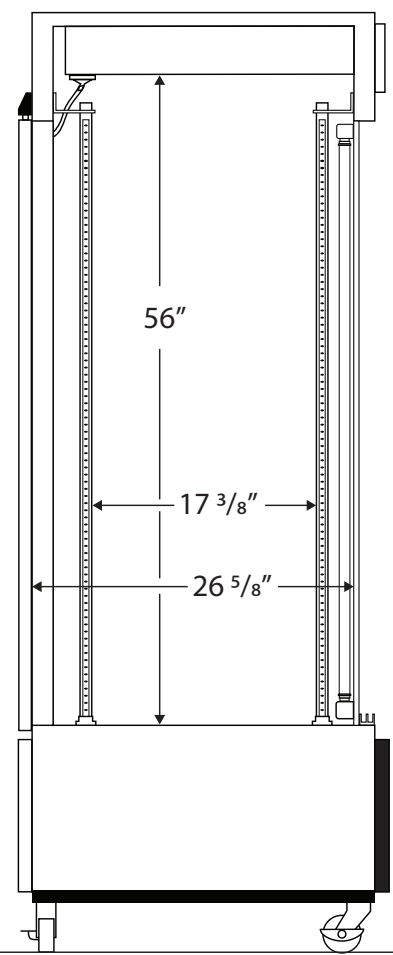

Front View

Side View

115VAC/60Hz/1PH  
NEMA-5-15P

Cu. Ft	Defrost	Doors Front	Doors Back	Shelves	Interior Dim.			Refrigerant	H.P.	Amps	Weight
					W"	D"	H"				
47	Cycle	2 Glass Slide	2 Solid Swing	8 Adj	50 5/8	26 5/8	56	R290	1/2	8.8	525 lbs.

Note: Interior dimensions are estimates and subject to change without notice