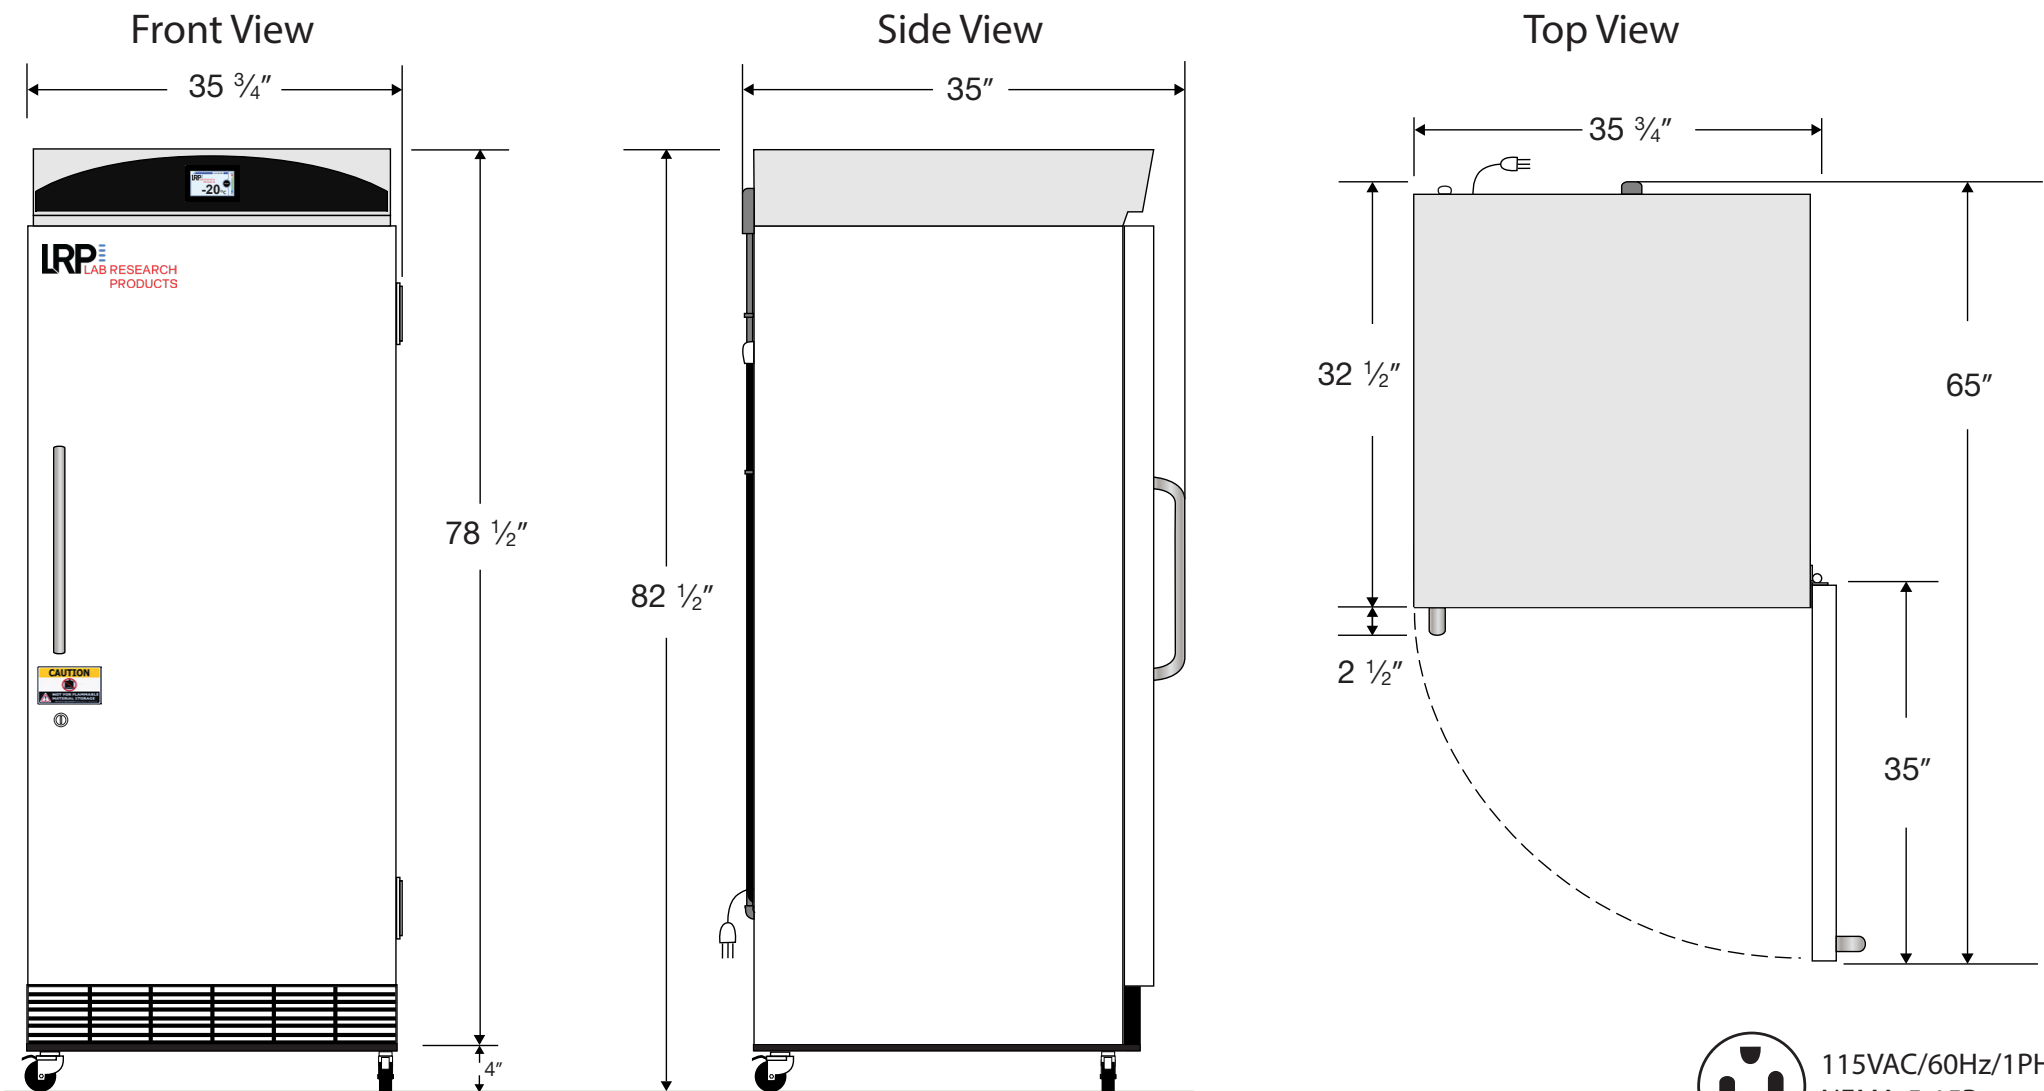

## Exterior LRP-MFP-30TS

Cu. Ft	Defrost	Door	Int Door	Shelves	W"	D"	H"	Refrigerant	H.P.	Amps	Weight
30	Manual	1 Solid	5	4 Fixed	35 3/4	35	82 1/2	R404a	1/3	6	432 lbs.