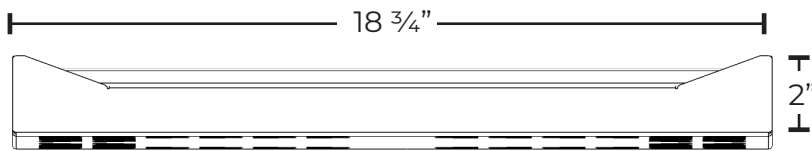

### Compatible Models

VWR-HC-PL-23  
 LRP-HC-SPL-23  
 LRP-HC-PL-49  
 LRP-HC-SPL-49  
 LRP-HC-PLF-23  
 LRP-HC-PLF-49

Drawers Per Door	5
Drawer Type	Sliding
Width x Depth x Height	18 3/4" x 23 3/4" x 2"
Max Load	65 lbs.