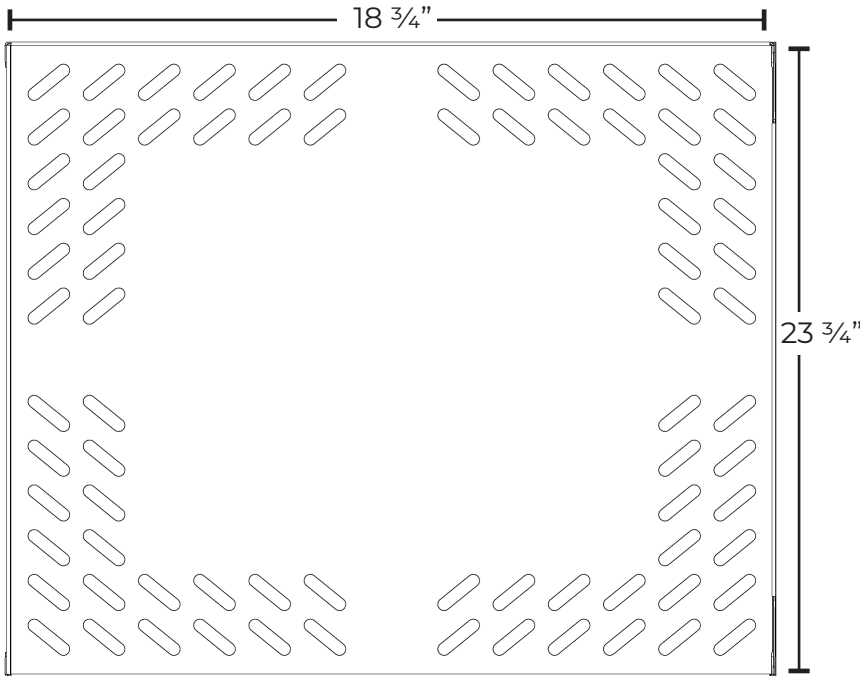

### Aerial View

### Compatible Models

VWR-HC-PL-23  
 LRP-HC-SPL-23  
 LRP-HC-PL-49  
 LRP-HC-SPL-49  
 LRP-HC-PLF-23  
 LRP-HC-PLF-49

Drawers Per Door	5
Drawer Type	Sliding
Width x Depth x Height	18 3/4" x 23 3/4" x 2"
Max Load	65 lbs.