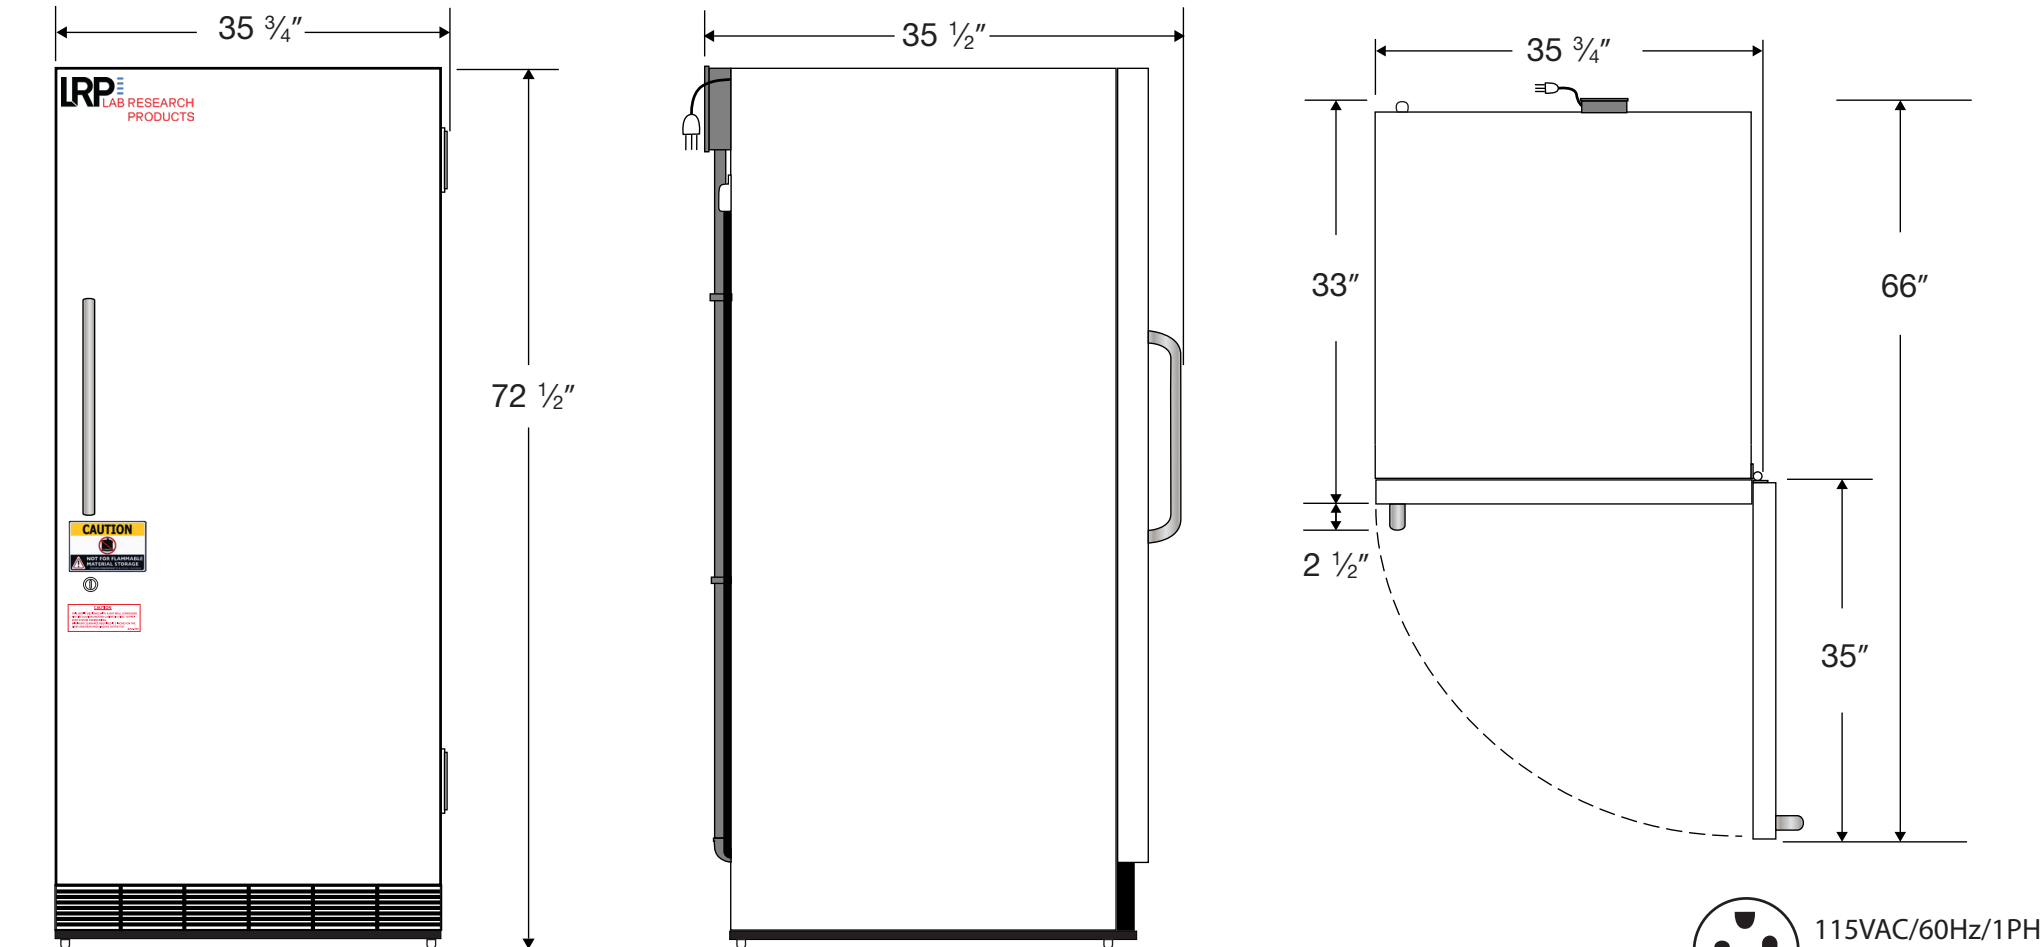

Front View

Side View

Top View

115VAC/60Hz/1PH
NEMA-5-15P

Compartment	Cu. Ft	Defrost	Door	Int Door	Shelves	W"	D"	H"	Refrigerant	H.P.	Amps	Weight
Freezer Refrigerator	5 25	Manual	1 Solid	1 0	0 3 Adj.	$35 \frac{3}{4}$	$35 \frac{1}{2}$	$72 \frac{1}{2}$	R404a	$\frac{1}{3}$	6	323 lbs.